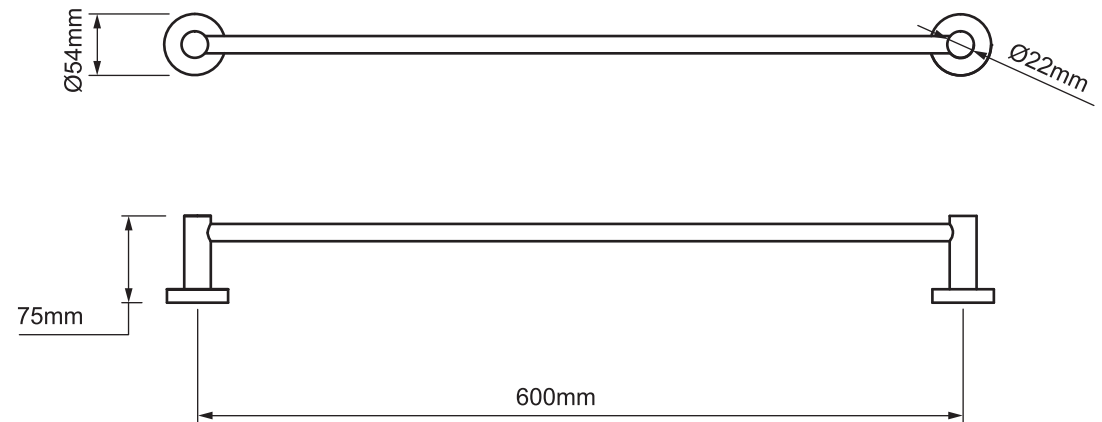

## RESONANCE

**STAINLESS STEEL**  
600MM TOWEL RAIL

600mm W x 54mm H x 75mm D

Grade 304 stainless steel construction

Brushed finish

Item Number: 0166781  
MON0872

**10**  
**YEAR**  
**WARRANTY\***

MON0872-FLV1  
21/01/21

\* refer to [www.mondella.com.au](http://www.mondella.com.au) for full warranty details

All dimensions in millimetres (mm) and subject to manufacturing tolerances.