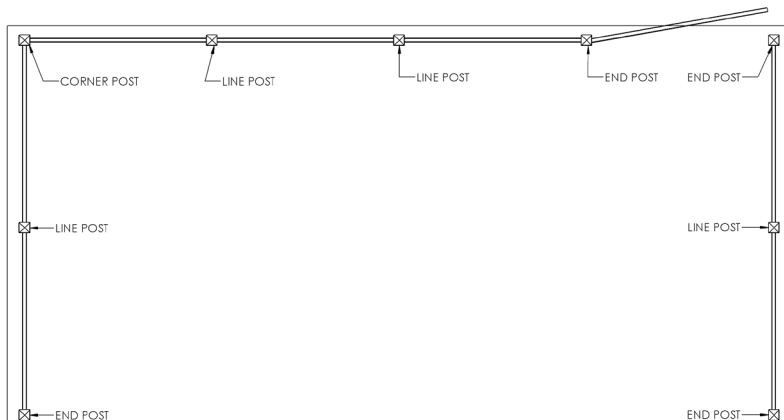

Gate Accessories

Available with all 3 styles

Gate Latch kit 0591690

Gate Hinge kit 0591682

Drop Bolt kit 0591678

Aluminum Post Inserts

RF PVC Aluminium Insert 117x117x2480mm 2PK 0647160

RF PVC Aluminium Insert 117x117x1880mm 2PK 0647161

How To Shop

Step 1: Choose your preferred panel and gate style from our Classic, Hamptons, or Picket range.

Step 2: Determine the number of corner, incline, and end posts needed to suit your layout.

Step 3: Complete your setup with gate hardware and aluminum inserts for the fence posts.