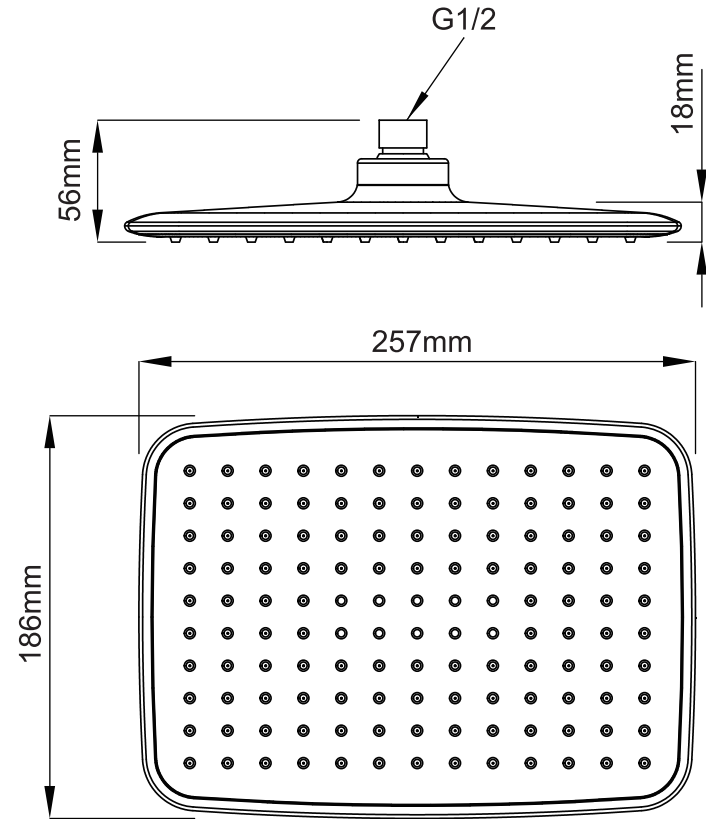

Mondella

RUMBA
MODERN MINIMALIST

RUMBA

CHROME
RECTANGULAR RAIN
SHOWER HEAD

257mm L x 186mm W

Slim design ABS shower head

Suits all standard shower arms

Item Number: 0134845
MON0782

All dimensions in millimetres (mm) and subject to manufacturing tolerances.