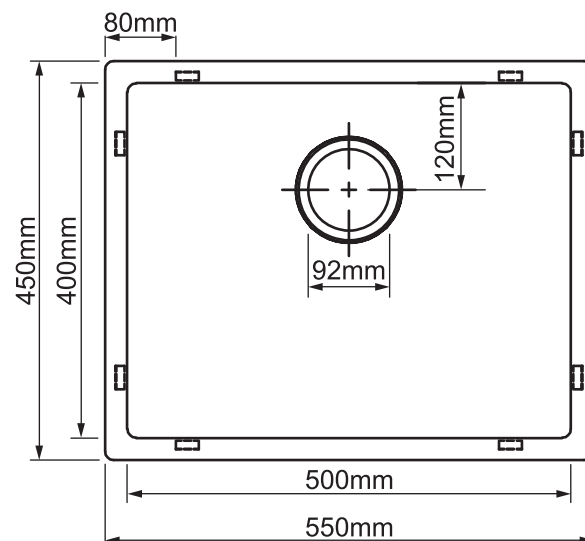

Mondella

STAINLESS STEEL SINGLE BOWL RECTANGULAR SINK

550mm L x 450mm W x 200mm D

Grade 304 stainless steel - 1.2mm

Inset or undermount

Includes basket waste and
mounting clips

Item Number: 0028223
MON1480

10 YEAR WARRANTY*

MON1480-FLV1
07/06/22

* refer to www.mondella.com.au for full warranty details

All dimensions in millimetres (mm) and subject to manufacturing tolerances.