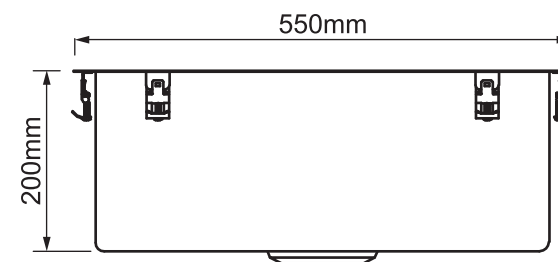

Mondella

STAINLESS STEEL SINGLE BOWL RECTANGULAR SINK

550mm L x 450mm W x 200mm D

Grade 304 stainless steel - 1.2mm

Inset or undermount

Includes basket waste and
mounting clips

Item Number: 0028223
MON1480

10 YEAR WARRANTY*

MON1480-FLV1
07/06/22

* refer to www.mondella.com.au for full warranty details

All dimensions in millimetres (mm) and subject to manufacturing tolerances.