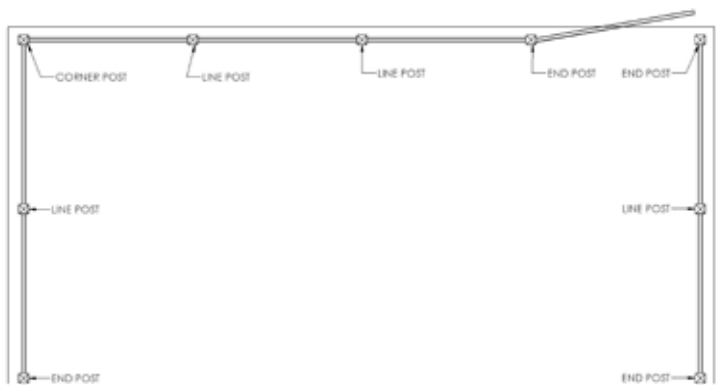

Highly Recommended
When buying our PVC gates, add our aluminium inserts to provide the solid structure necessary to hang a gate.

How To Shop