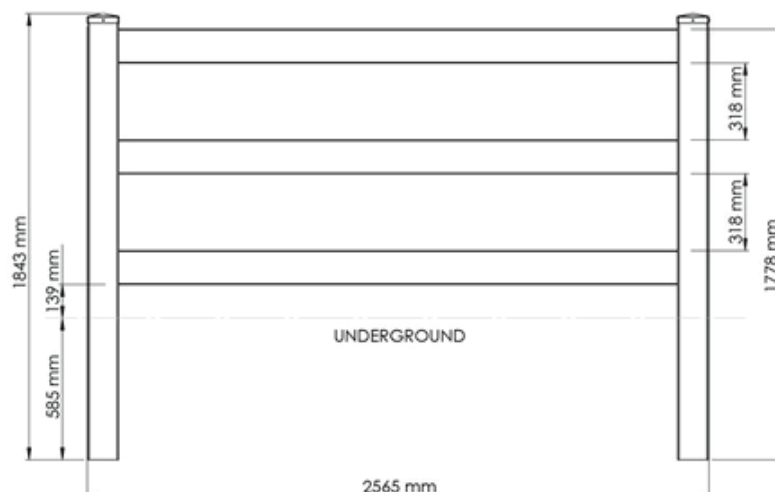

Panels	W x H x D	Bunnings I/N
3 Rail Fence Panels	2387x139mm	0401043

Post	W x H x D	Bunnings I/N
3 Rail Hole Post	1820 x 127 x 127mm	0401044
3 Rail Hole End Post	1820 x 127 x 127mm	0401045
3 Rail Hole Corner End Post	1820 x 127 x 127mm	0401046