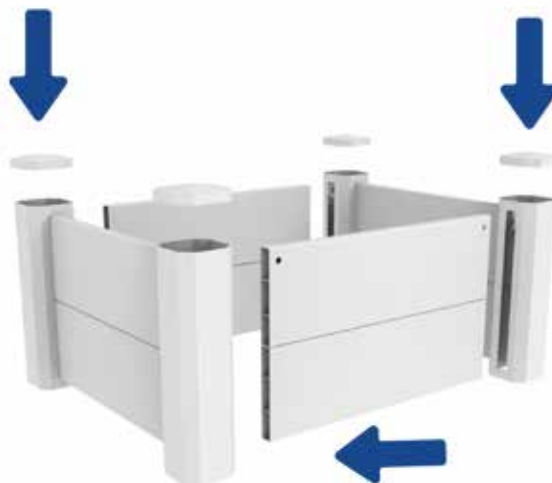

NO TOOLS NEEDED
SLIDE-IN INSTALLATION