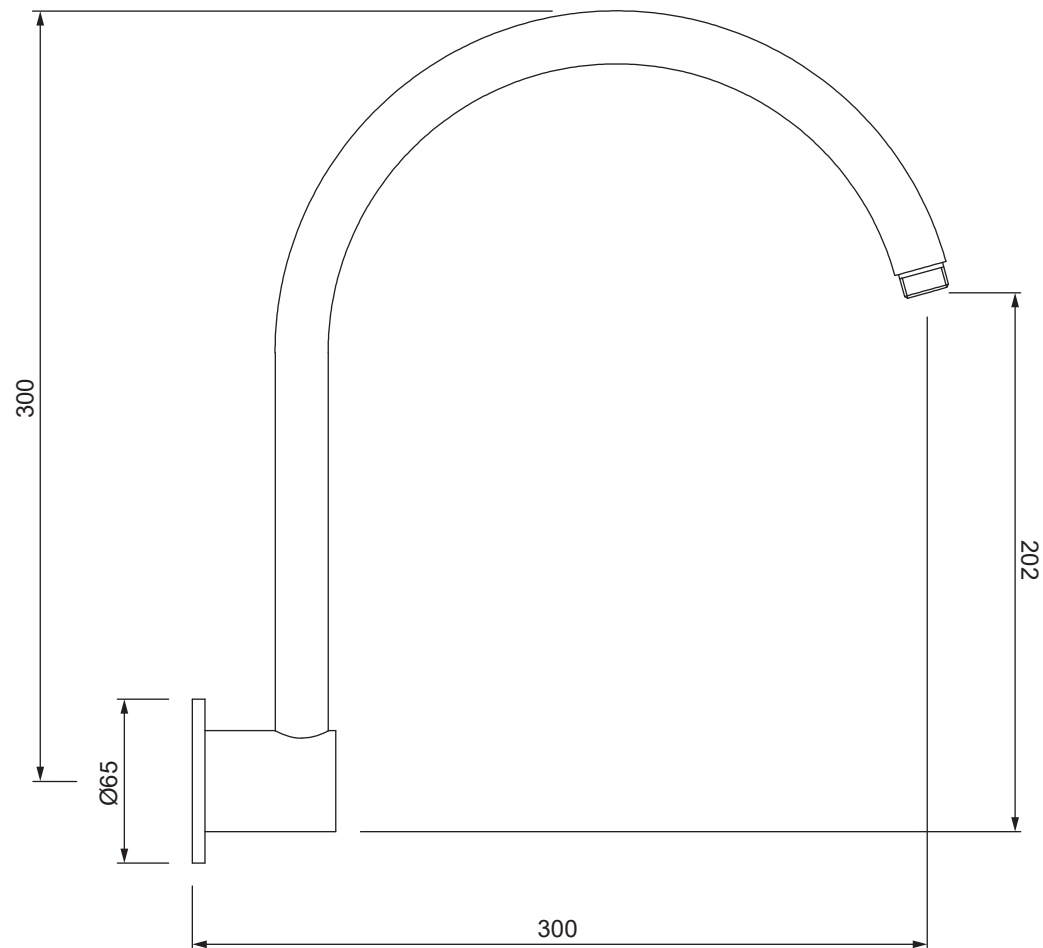

## GOOSENECK SHOWER ARM BRUSHED BRASS

300mm Height by 300mm Reach

65mm Slide Flange

Lead Free Construction

ITEM NO:  
MON1865  
0683957

**10**  
YEAR  
WARRANTY

All dimensions in millimetres (mm) and subject to manufacturing tolerances.