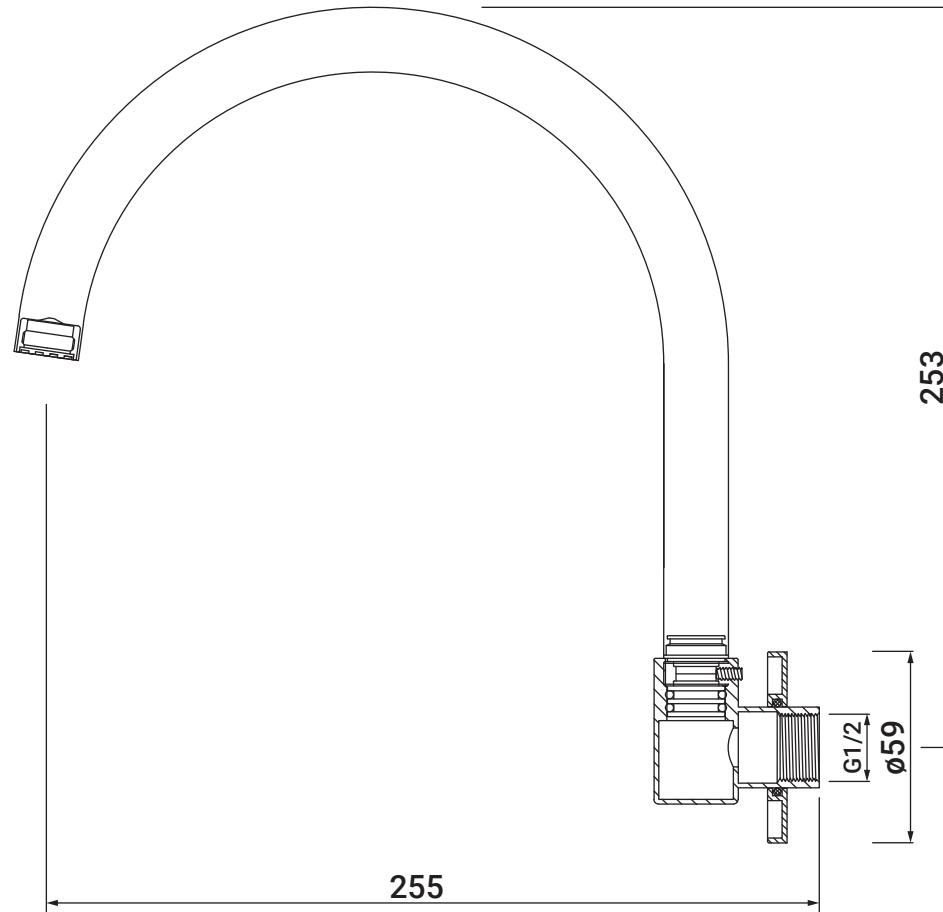

MODERN SWIVEL WALL MOUNTED SPOUT BLACK

SHM0311
0612665

- 250mm wall mounted
- 180° swivel
- Suitable for baths, spas or sink sets

All dimensions in millimetres (mm) and subject to manufacturing tolerances.