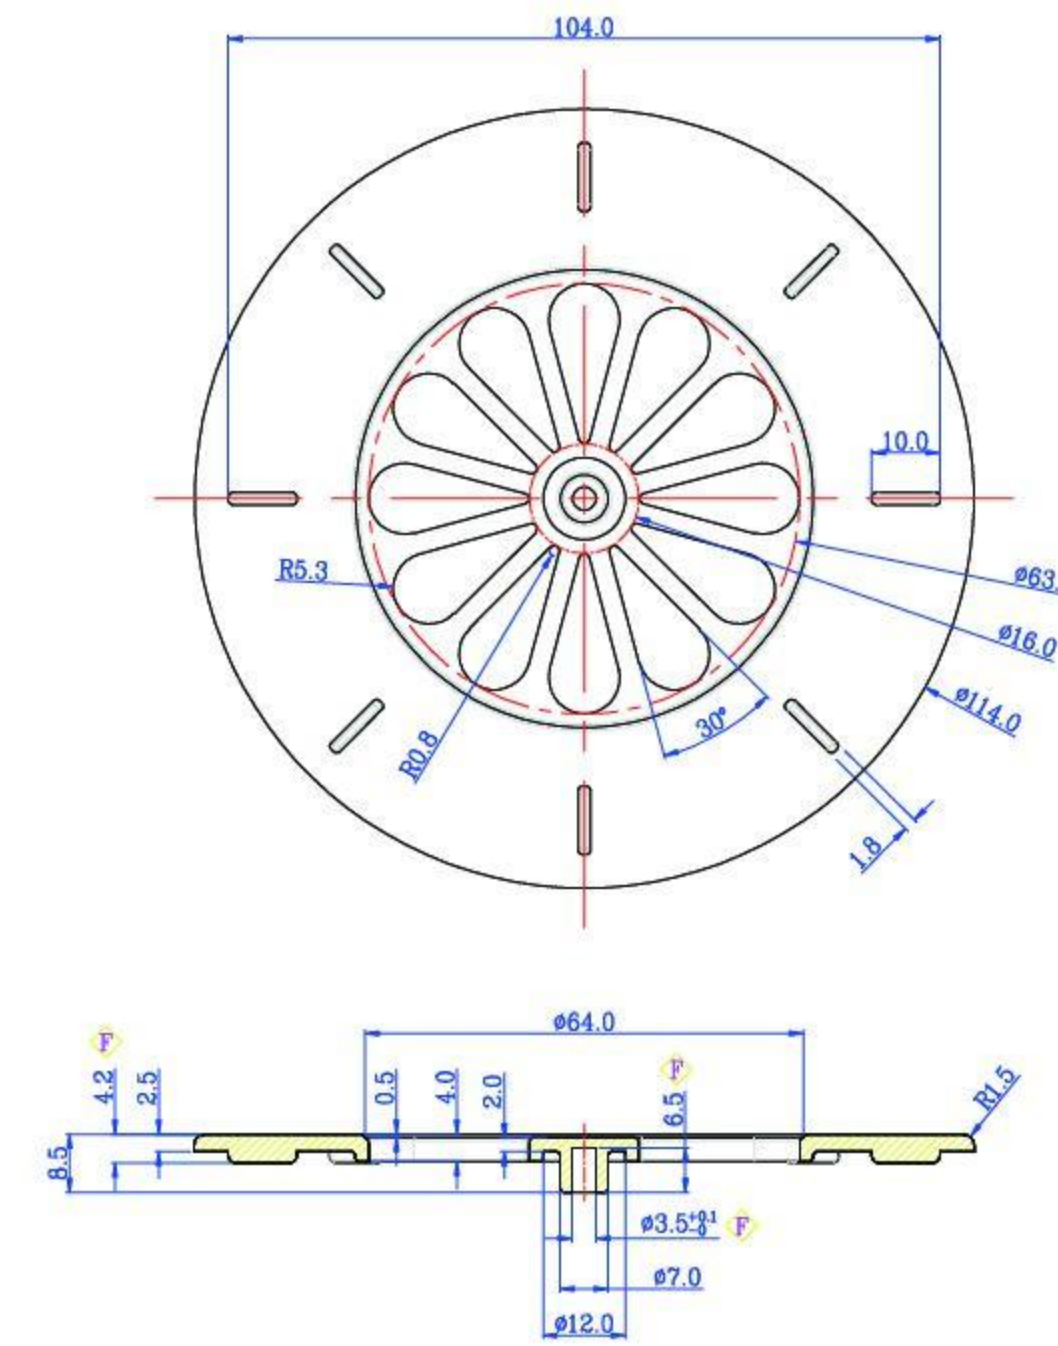

kinetic

SHOWER WASTE COVER

ABS

Chrome plated finish

Replacement cover for kinetic
shower waste (item #08914105)

12 month guarantee

ITEM NO:
08914125

All dimensions in millimetres (mm) and subject to manufacturing tolerances.