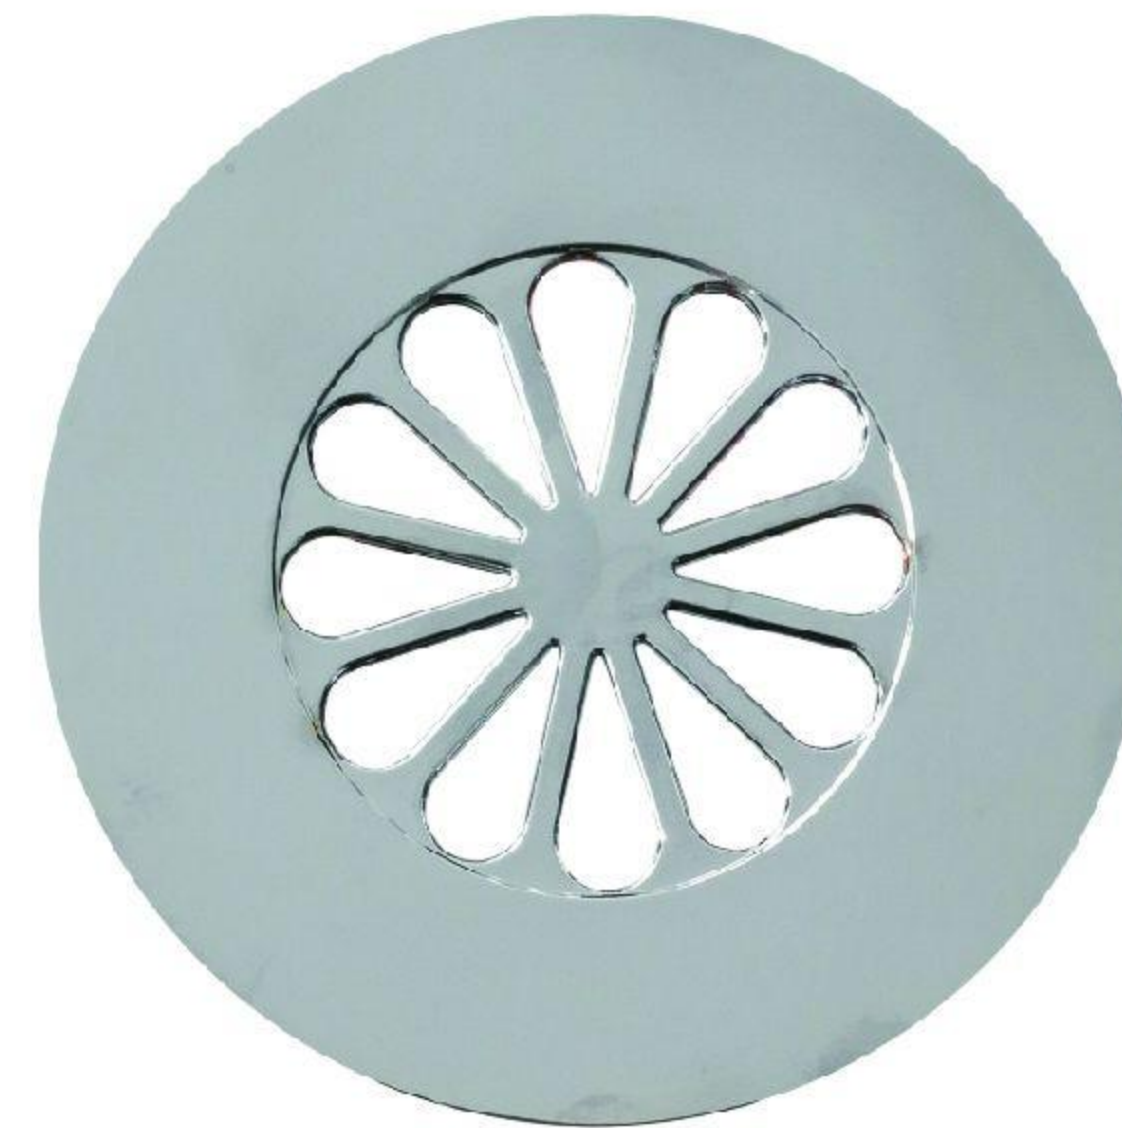

kinetic

SHOWER WASTE COVER

ABS

Chrome plated finish

Replacement cover for kinetic
shower waste (item #08914105)

12 month guarantee

ITEM NO:
08914125

All dimensions in millimetres (mm) and subject to manufacturing tolerances.