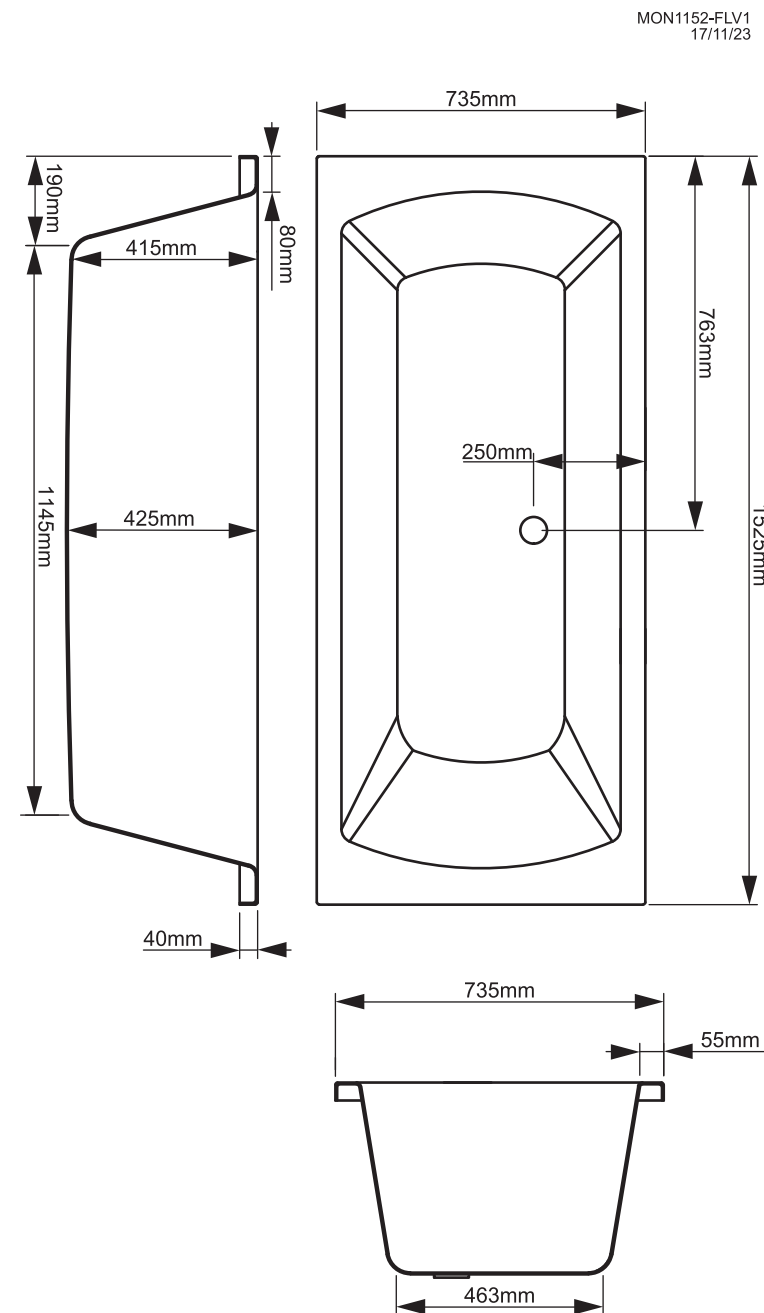

## WHITE ACRYLIC DROP IN BATH 1525MM SQUARE

1525mm L x 735mm W  
x 425mm H

Gloss finish

3.5mm acrylic material with  
fibreglass reinforcing

Suits 40mm waste (not included)

Item Number: 0295331  
MON1152

# 10 YEAR WARRANTY\*

\* refer to [www.mondella.com.au](http://www.mondella.com.au) for full warranty details

All dimensions in millimetres (mm) and subject to manufacturing tolerances.