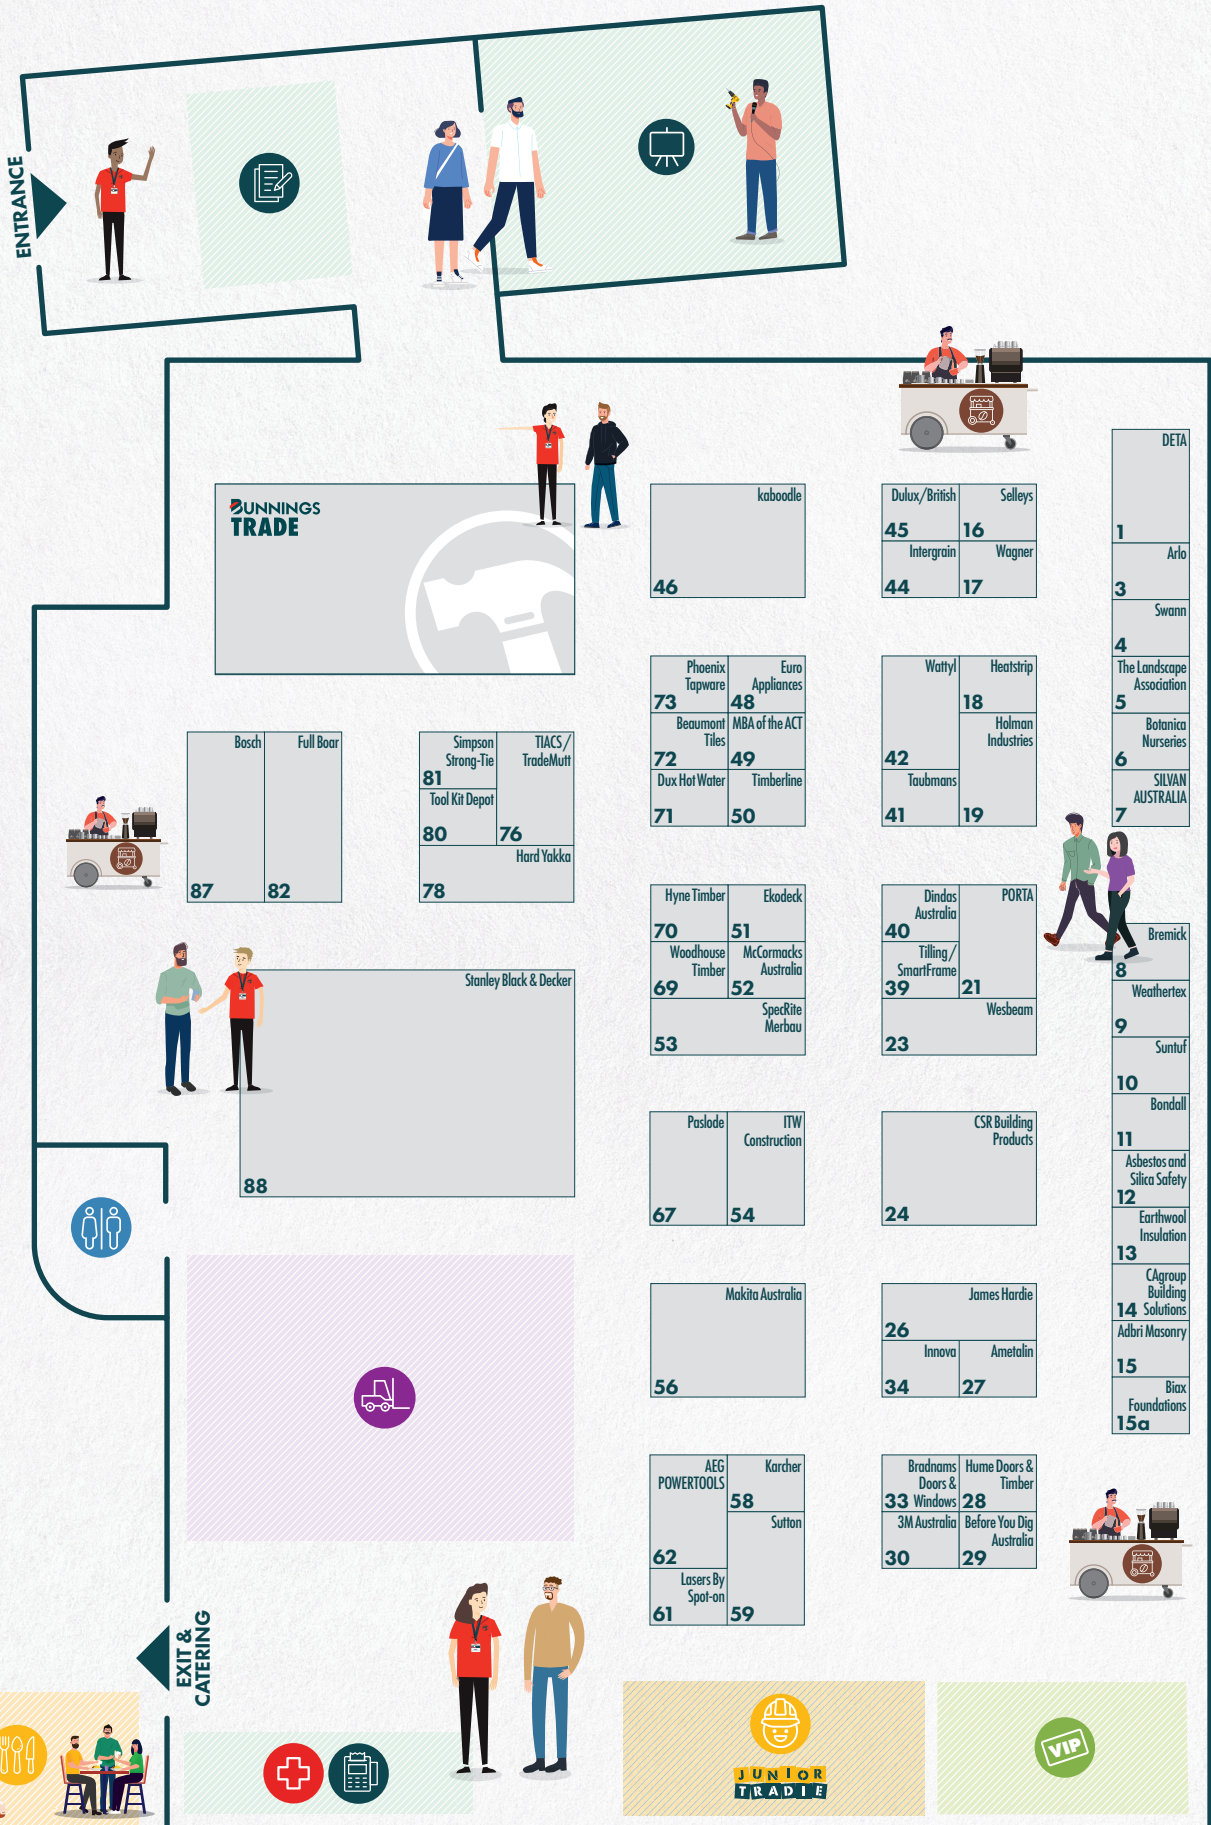

Exhibitor Directory

Exhibition Park In Canberra (EPIC)

Zoom in on your device to see

KEY

- CHECK IN / REGISTRATION
- CPD SEMINARS
- COFFEE
- FIRST AID
- FOOD TRUCKS & SEATING
- JUNIOR TRADIE ZONE
- POWERPASS VIP ZONE
- POWERPASS PALLET ZONE
- TRADE DESK / POINT OF SALE
- TOILETS

- DETA
- 1 Arlo
- 3 Swann
- 4 The Landscape Association
- 5 Botanica Nurseries
- 6 SILVAN AUSTRALIA
- 7
- 8 Bremick
- 9 Weathertex
- 10 Suntuf
- 11 Bondall
- 12 Asbestos and Silica Safety
- 13 Earthwool Insulation
- 14 CAGroup Building Solutions
- 15 Adbri Masonry
- 15a Biax Foundations

BUNNINGS TRADE

kaboodle
46

| | |
|---------------------|---------------|
| Dulux/British 45 | Selleys 16 |
| Intergrain 44 | Wagner 17 |

| | |
|-------------|-----------------|
| Bosch 87 | Full Boar 82 |
|-------------|-----------------|