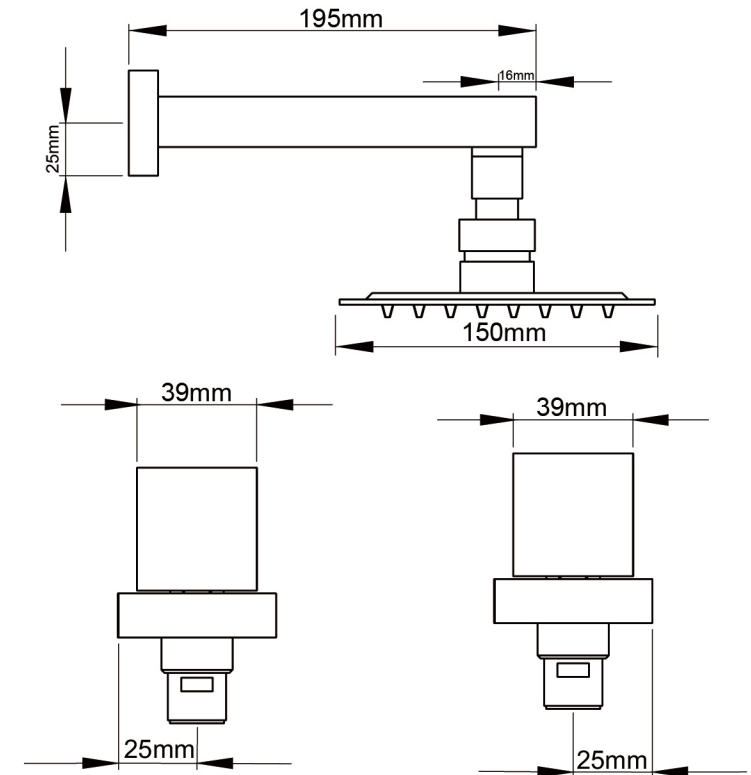

Mondella

ROCOCO
SQUARE FLAIR

ROCOCO SHOWER SET

- Chrome Plated Finish.
- 1/4 Turn Ceramic Disc Valves.
- A Distinctive Bold Design Blending Practicality and Style.
- Manufactured to Australian Standards AS/NZS3718, Watermark 70050 DR ApprovalMark.
- Fitted with Approved Water Saving Devices. WELS Lic no.1101.

Item Number: 5002762

AS/NZS3718
WM70050 DR
ApprovalMark

10 YEAR WARRANTY*

* refer to www.mondella.com.au for full warranty details

All dimensions in millimetres (mm) and subject to manufacturing tolerances.