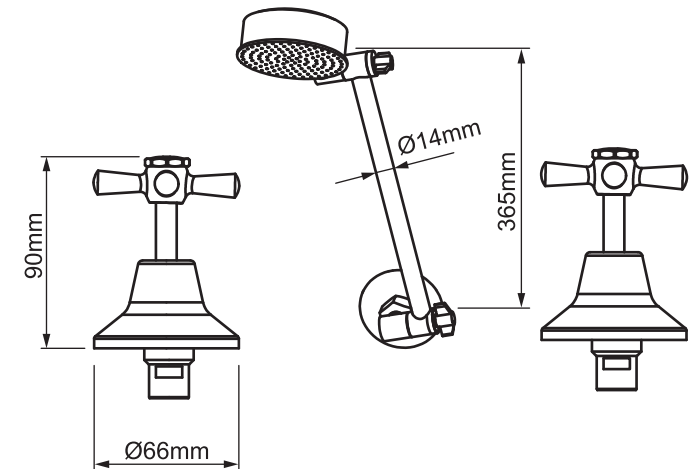

Mondella

CADENZA
CURVY CHIC

CADENZA

MATTE BLACK
CERAMIC DISC SHOWER SET

Fitted with 1/2 turn ceramic disc valves

Functional low maintenance tapware

Manufactured to Australian standards
AS/NZS3718, WM70050 DR
ApprovalMark

Fitted with approved water saving
devices, WELS Lic No. 1101

Item Number: 0238889
MON1032

AS/NZS3718
WM70050 DR
ApprovalMark

10
YEAR
WARRANTY*

MON1032-FLV1
23/02/21

* refer to www.mondella.com.au for full warranty details

All dimensions in millimetres (mm) and subject to manufacturing tolerances.