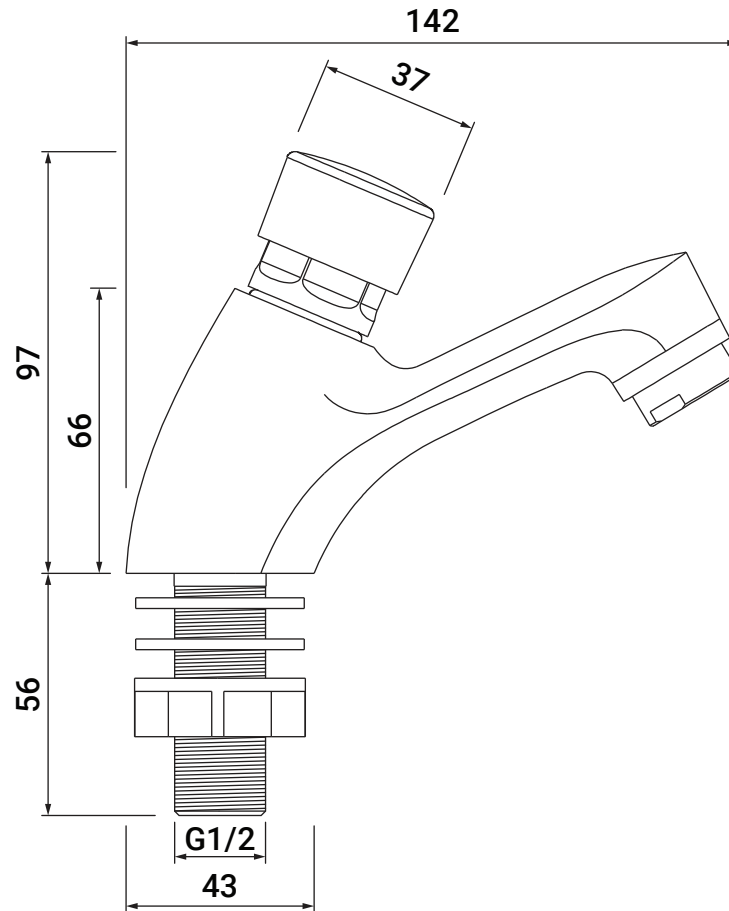

TIMED PUSH BUTTON BASIN PILLAR TAP CHROME

SHM0307
0612669

BASIN
TAPWARE
(HOB/VANITY)

- 7 Seconds of water flow per push
- Auto stop
- Includes red, blue and yellow indicators for easy temperature identification

Lead Free
AS3718
WM70002
ApprovalMark
12
MONTH
WARRANTY

All dimensions in millimetres (mm) and subject to manufacturing tolerances.

Shaw & Mason