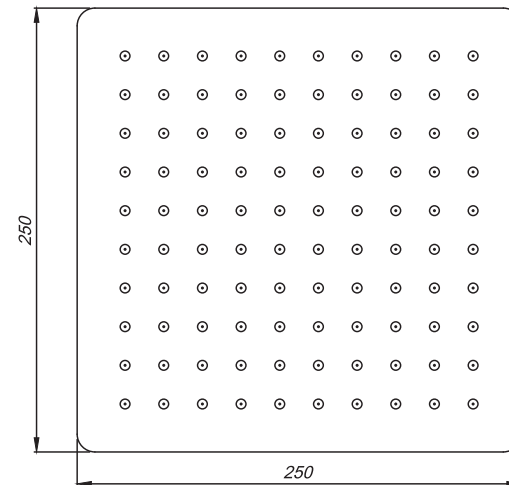

# 10 YEAR WARRANTY

Unless specified, dimensions are in millimetres (mm).

For more information visit  
[mondella.com.au](http://mondella.com.au) or [mondella.co.nz](http://mondella.co.nz)