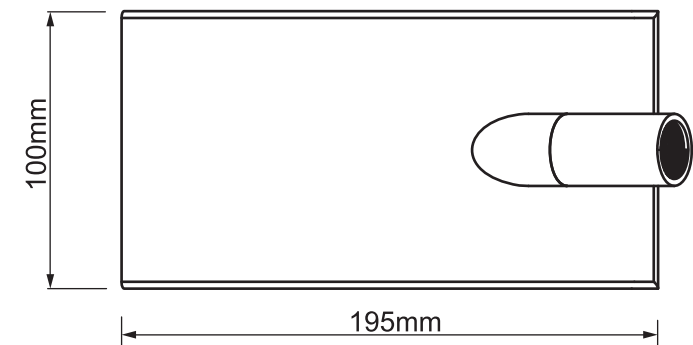

Mondella

RUMBA
MODERN MINIMALIST

RUMBA
MATTE BLACK
WATERFALL
BATH OUTLET
Brass construction
190mm length

Item Number: 5004251
MON0452

10
YEAR
WARRANTY*

* refer to www.mondella.com.au for full warranty details

MON0452-FLV1
11/11/22

All dimensions in millimetres (mm) and subject to manufacturing tolerances.