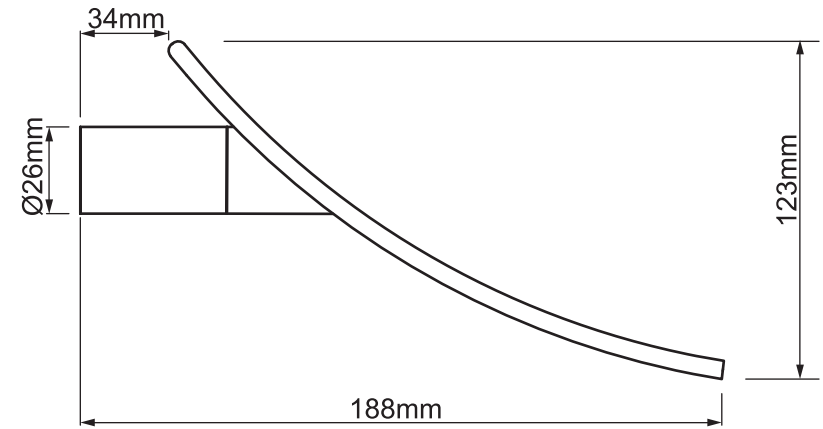

Mondella

RUMBA
MODERN MINIMALIST

RUMBA
MATTE BLACK
WATERFALL
BATH OUTLET
Brass construction
190mm length

Item Number: 5004251
MON0452

10
YEAR
WARRANTY*

* refer to www.mondella.com.au for full warranty details

MON0452-FLV1
11/11/22

All dimensions in millimetres (mm) and subject to manufacturing tolerances.