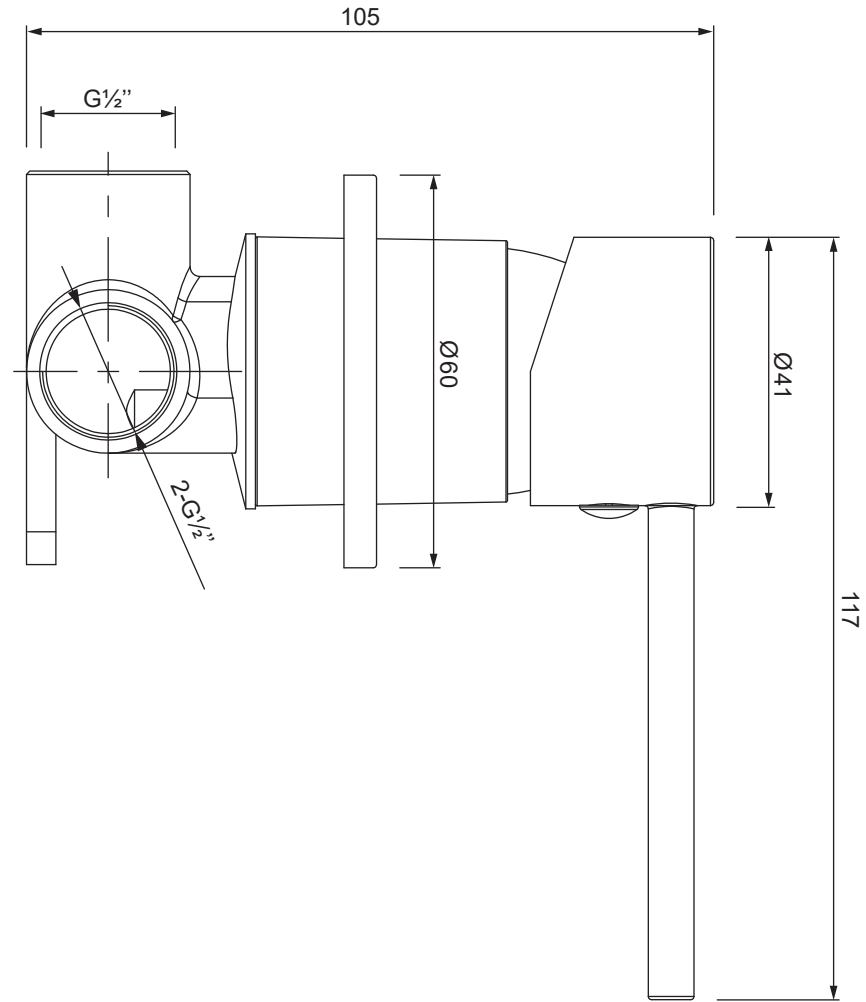

## RESONANCE COLLECTION

SHOWER MIXER BRUSHED NICKEL

35mm Cartridge  
60mm Slide Flange  
Lead Free Construction

ITEM NO:  
MON1749  
0683922

**10**  
YEAR  
WARRANTY

All dimensions in millimetres (mm) and subject to manufacturing tolerances.