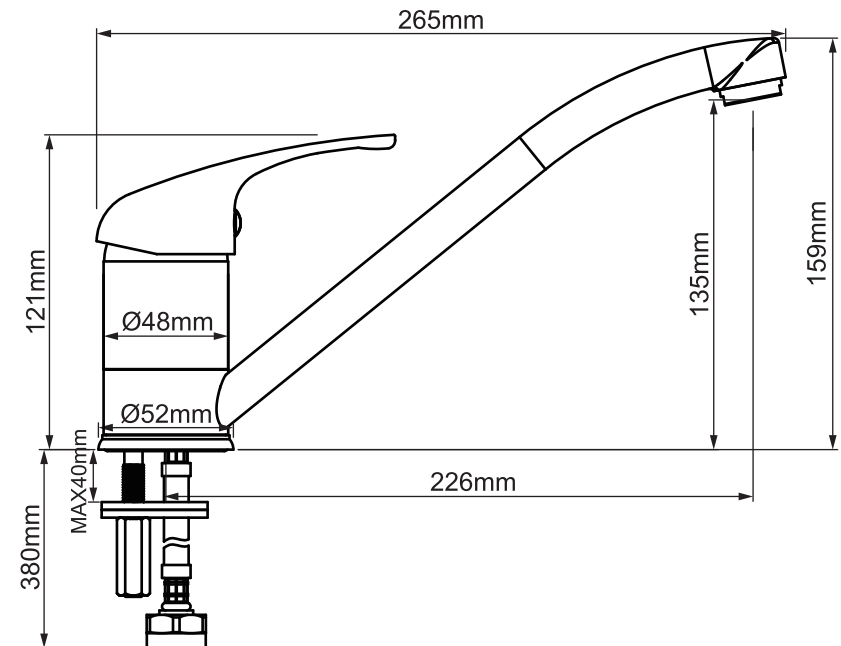

Mondella

CADENZA
CURVY CHIC

CADENZA CHROME SINK MIXER

40mm cartridge

Manufactured to Australian
standards AS/NZS3718,
WMKA21979 ApprovalMark

Fitted with approved water saving
devices. WELS Lic No.1101

Item Number: 5003381
MON1273

AS/NZS3718
WMKA21979
ApprovalMark

WATER RATING
www.waterrating.gov.au

7.5 litres per
minute

In accordance with AS/NZS 6400

Licence No. 1101

Kinetic Sourcing Group Ltd

10 YEAR WARRANTY*

MON1273-FLV2
27/07/23

* refer to www.mondella.com.au for full warranty details

All dimensions in millimetres (mm) and subject to manufacturing tolerances.