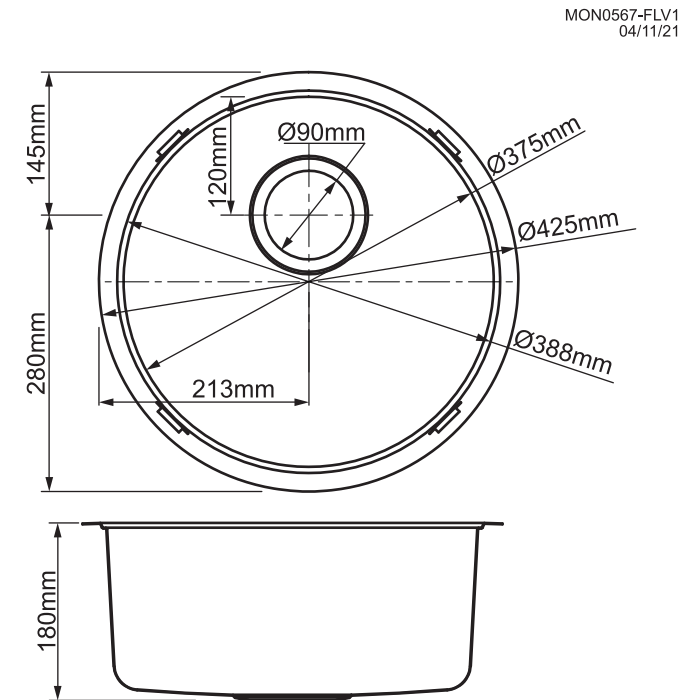

Mondella

RESONANCE
TIMELESS ALLURE

RESONANCE STAINLESS STEEL SINGLE BOWL ROUND SINK

425mm L x 425mm W
x 180mm D

Grade 304 stainless steel – 0.8mm

Inset or undermount

Includes strainer basket,
bench seal, mounting clips and
installation instructions

Item Number: 5090441
MON0567

10 YEAR WARRANTY*

* refer to www.mondella.com.au for full warranty details

All dimensions in millimetres (mm) and subject to manufacturing tolerances.