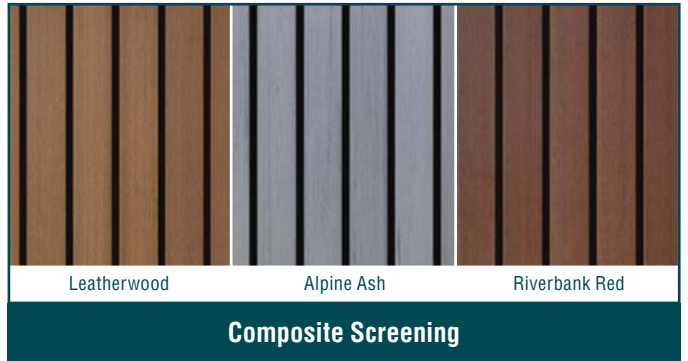

Leatherwood

Alpine Ash

Riverbank Red