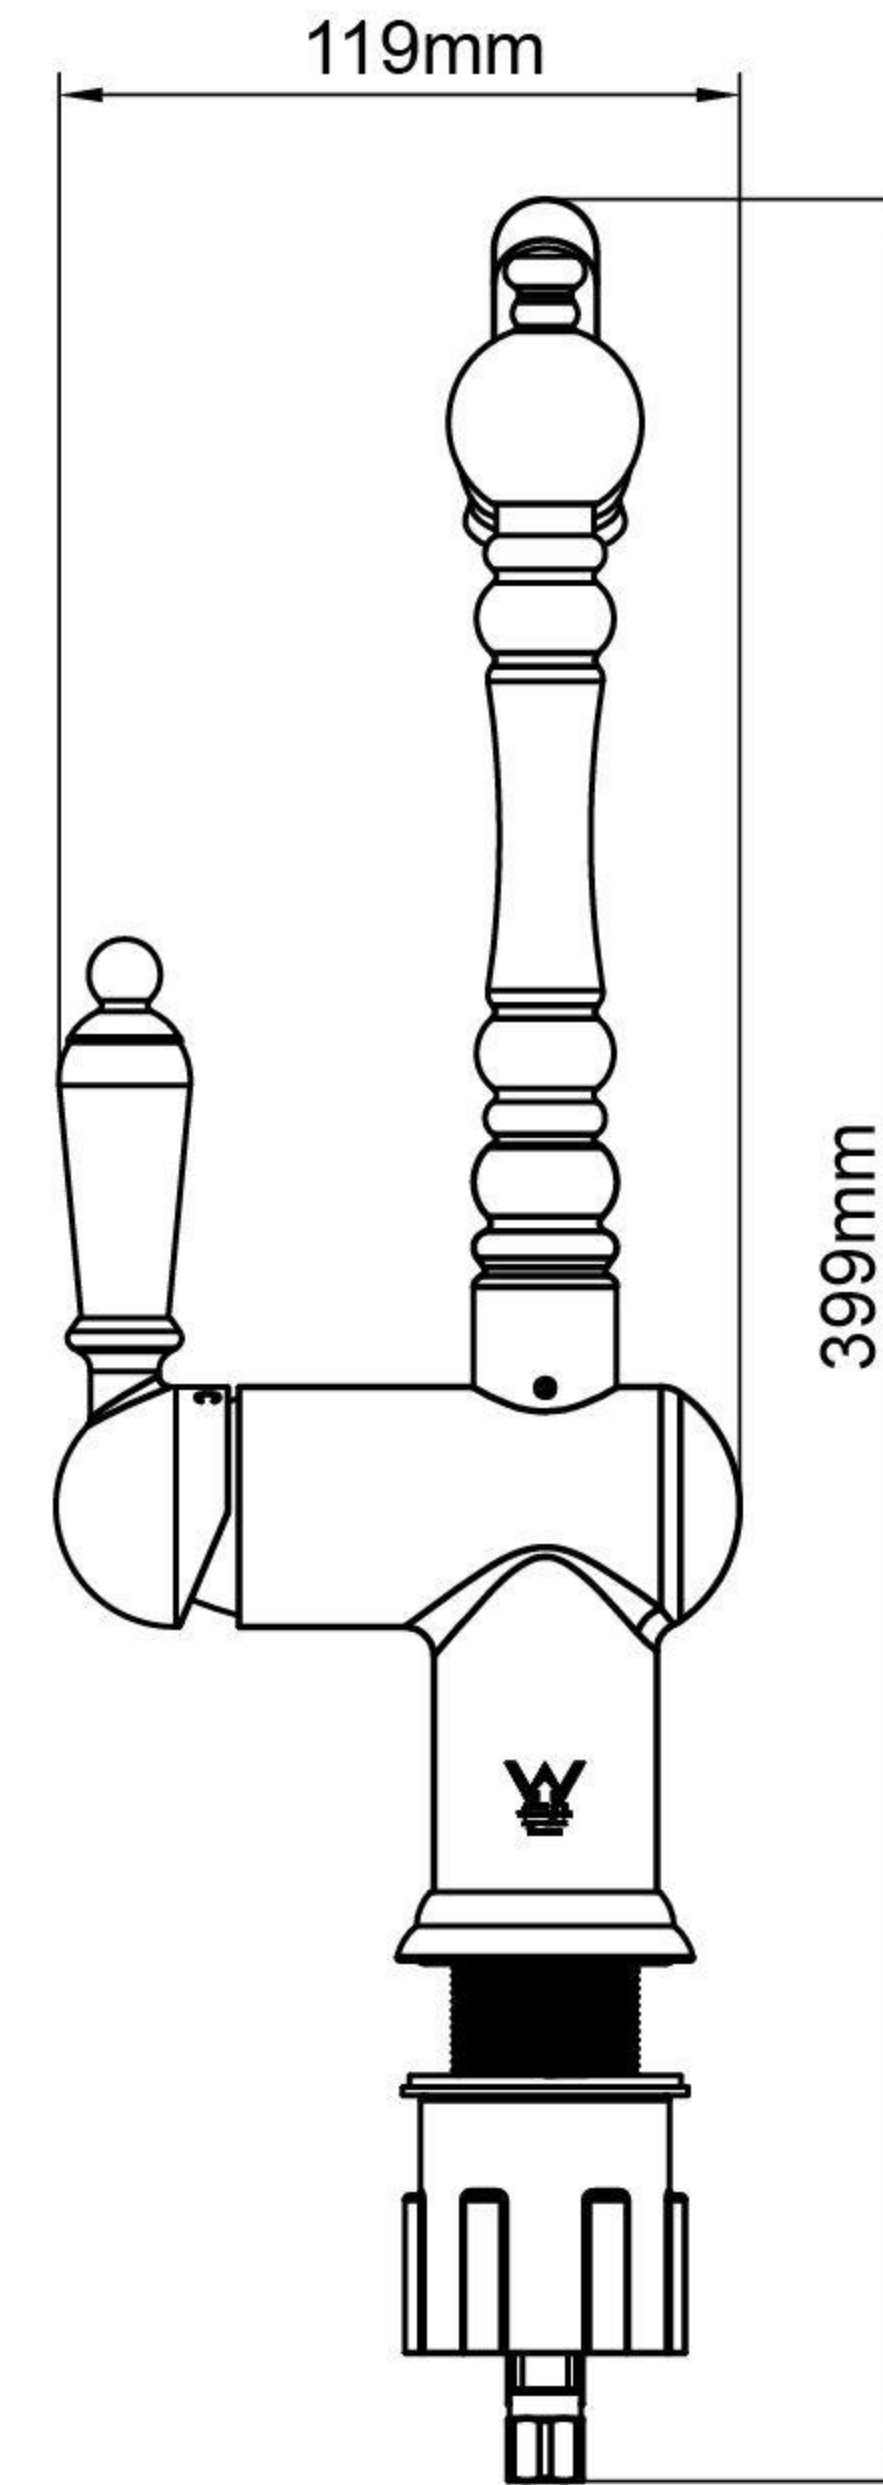

Mondella

MAESTRO
CLASSIC STYLE

MAESTRO LEVER HANDLE BASIN MIXER

- 35mm Cartridge.
- Chrome Finish.
- Manufactured to New Zealand Standards AS/NZS3718, WMKA21979 DR ApprovalMark.
- Fitted with Approved Water Saving Devices. WELS Lic No. 1101.
- Suitable for Unequal/Mains Pressure (Minimum 55kPa).

Item Number: 00045730

10
YEAR
WARRANTY

00045730-FLV1
01/06/18

* refer to www.mondella.com.au for full warranty details

All dimensions in millimetres (mm) and subject to manufacturing tolerances.