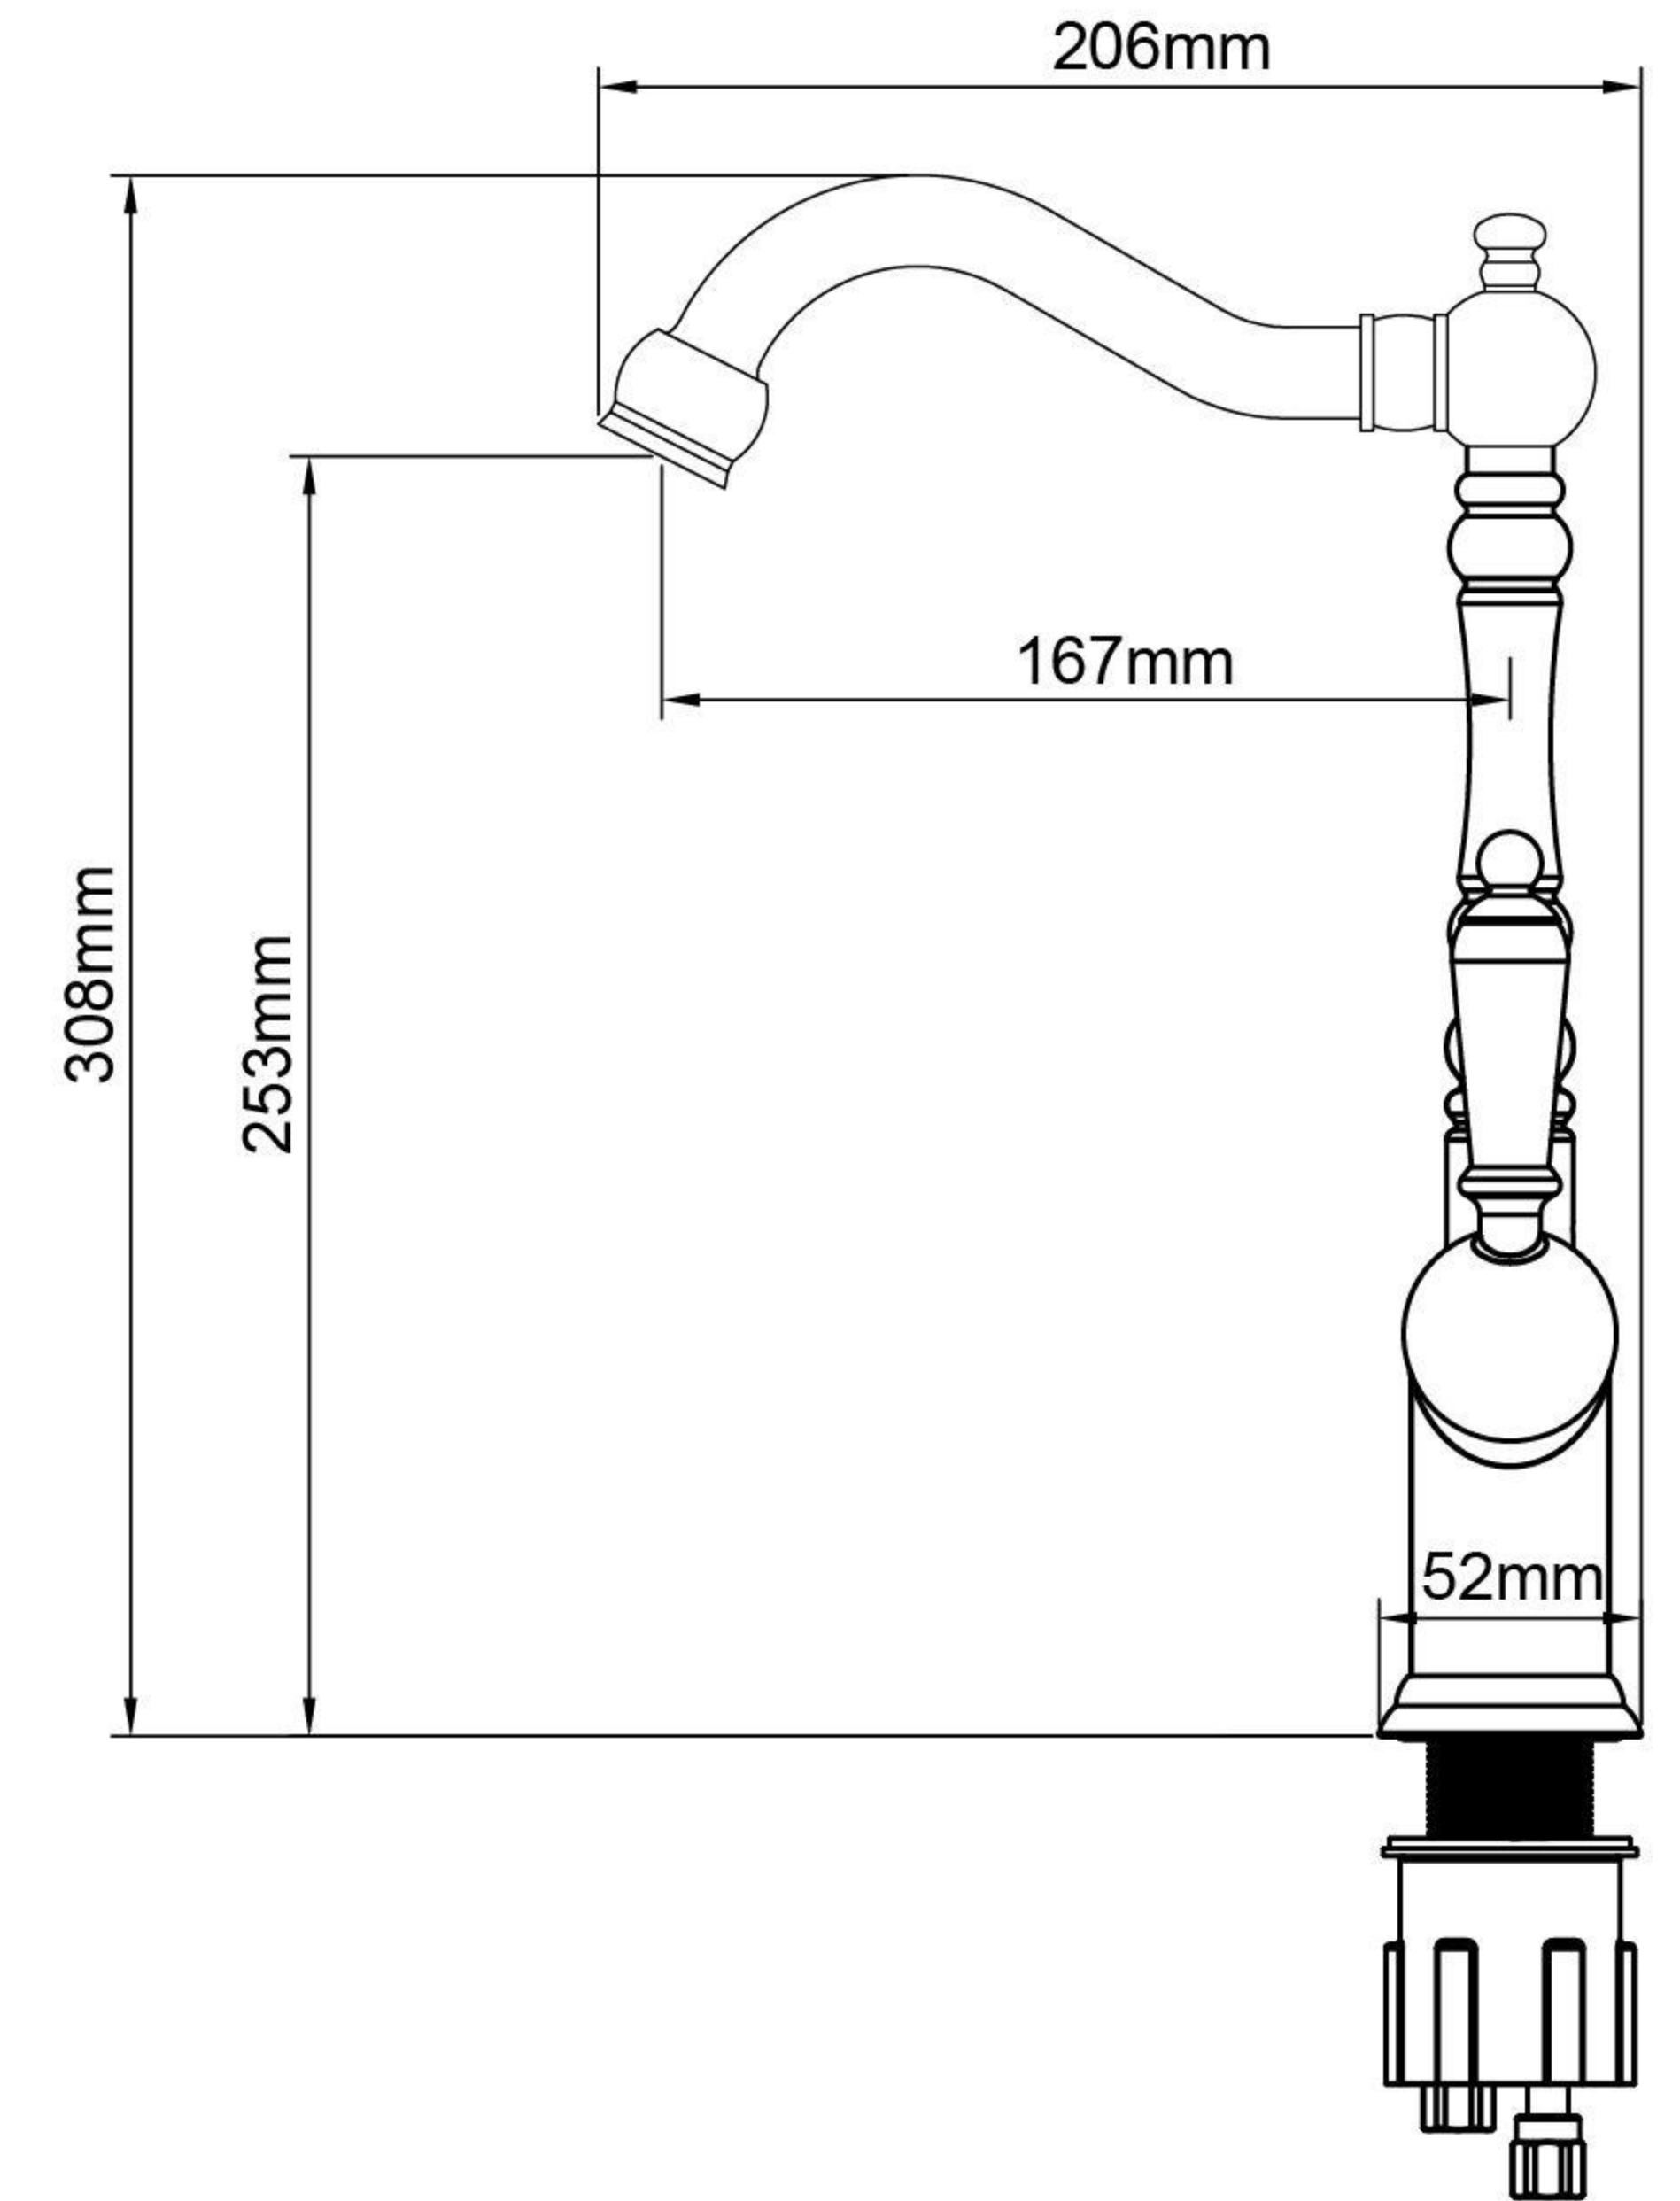

Mondella

MAESTRO
CLASSIC STYLE

MAESTRO LEVER HANDLE BASIN MIXER

- 35mm Cartridge.
- Chrome Finish.
- Manufactured to New Zealand Standards AS/NZS3718, WMKA21979 DR ApprovalMark.
- Fitted with Approved Water Saving Devices. WELS Lic No. 1101.
- Suitable for Unequal/Mains Pressure (Minimum 55kPa).

Item Number: 00045730

10
YEAR
WARRANTY

00045730-FLV1
01/06/18

* refer to www.mondella.com.au for full warranty details

All dimensions in millimetres (mm) and subject to manufacturing tolerances.