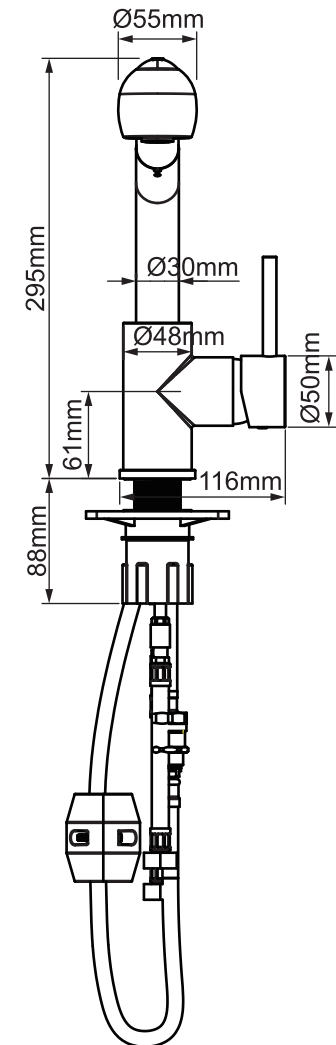

Mondella

CADENZA
CURVY CHIC

CADENZA CHROME ANGLED VEGE SPRAY SINK MIXER

Contemporary designed style
product

Manufactured to Australian
standards AS/NZS3718,
WMKA21979 ApprovalMark

Fitted with approved water saving
devices. WELS Lic No. 1101

MON1295-FLV2
27/07/23

All dimensions in millimetres (mm) and subject to manufacturing tolerances.