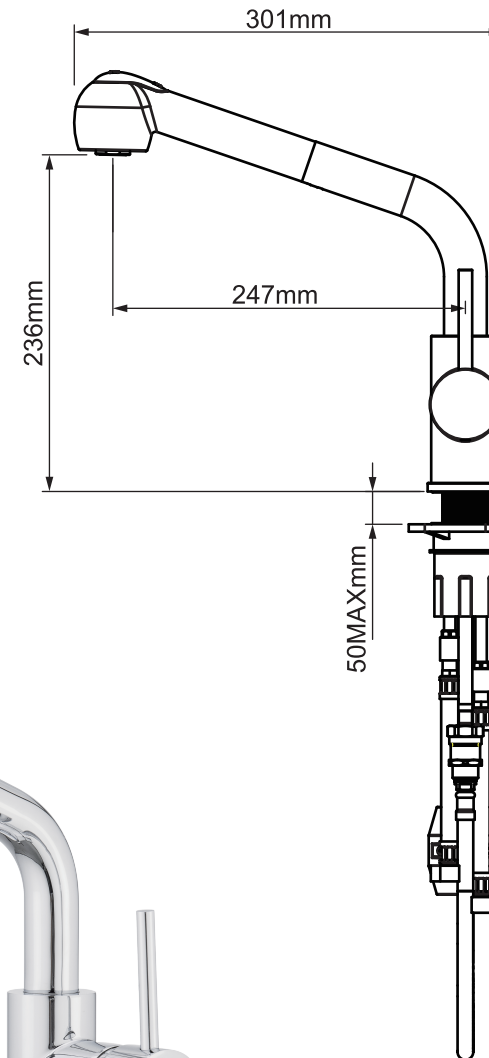

Mondella

CADENZA
CURVY CHIC

CADENZA CHROME ANGLED VEGE SPRAY SINK MIXER

Contemporary designed style
product

Manufactured to Australian
standards AS/NZS3718,
WMKA21979 ApprovalMark

Fitted with approved water saving
devices. WELS Lic No. 1101

MON1295-FLV2
27/07/23

All dimensions in millimetres (mm) and subject to manufacturing tolerances.