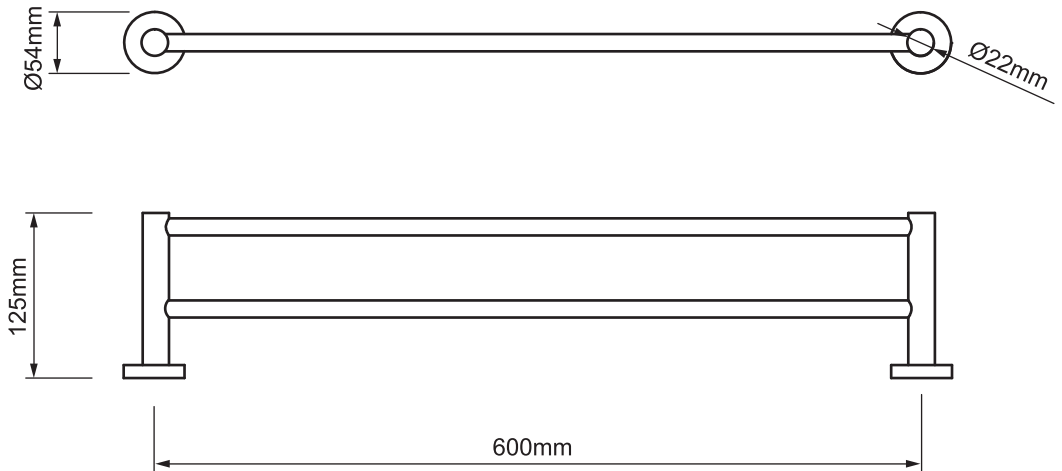

Mondella

RESONANCE
TIMELESS ALLURE

RESONANCE

STAINLESS STEEL

600MM DOUBLE TOWEL RAIL

600mm W x 54mm H x 75mm D

Grade 304 stainless steel construction

Brushed finish

Item Number: 0166783
MON0874

10
YEAR
WARRANTY*

MON0874-FLV1
21/01/21

* refer to www.mondella.com.au for full warranty details

All dimensions in millimetres (mm) and subject to manufacturing tolerances.