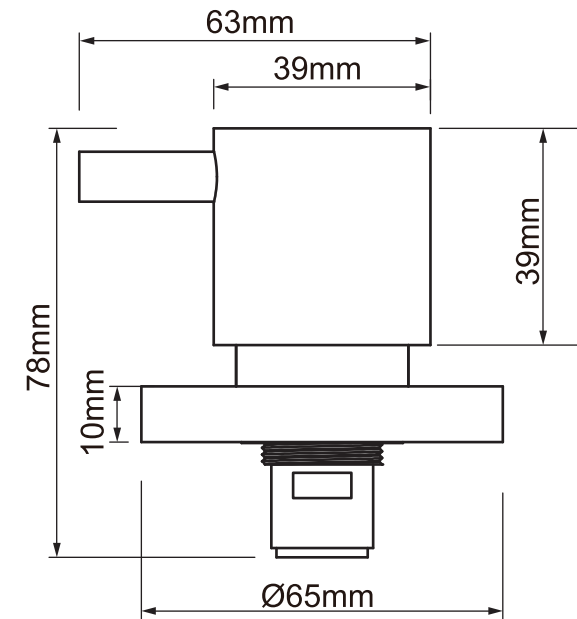

## RESONANCE

**STAINLESS STEEL**  
WALL TOP ASSEMBLY

**Grade 304 stainless steel**  
construction

**Fitted with 1/4 turn**  
ceramic disc valves

**Manufactured to Australian**  
Standards AS/NZS3718,  
WM70050 DR ApprovalMark

All dimensions in millimetres (mm) and subject to manufacturing tolerances.