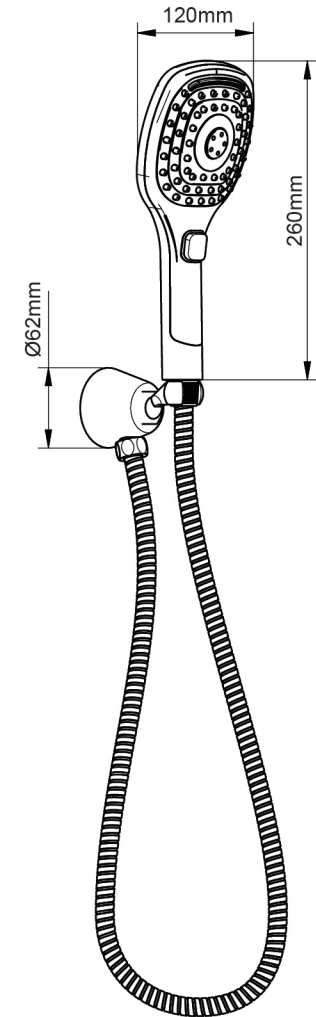

# Mondella

CADENZA  
CURVY CHIC

## CADENZA 3 FUNCTION HAND SHOWER SET

- ABS Shower Head with Chrome and White Finish.
- Adjustable Wall Bracket.
- Includes 1.5m Stainless Steel Shower Hose.
- Easy to Install No Drilling Required.

Item Number: 5004258

# 10 YEAR WARRANTY\*

\* refer to [www.mondella.com.au](http://www.mondella.com.au) for full warranty details

All dimensions in millimetres (mm) and subject to manufacturing tolerances.