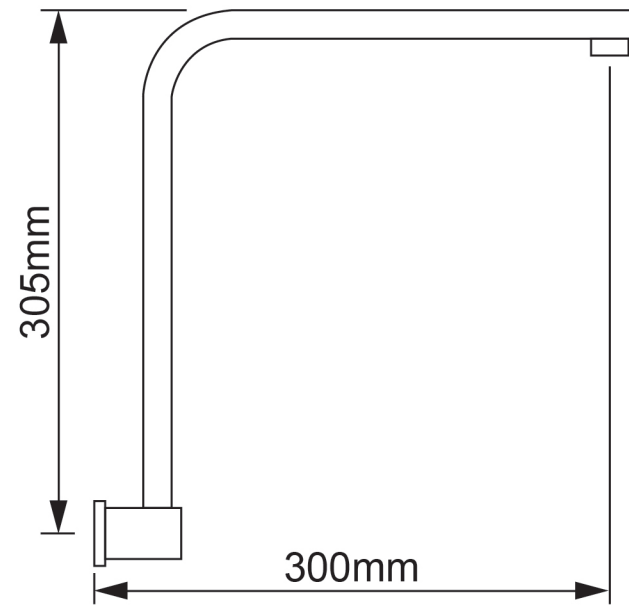

Mondella

ROCOCO
SQUARE FLAIR

ROCOCO
300MM WALL CURVED
SHOWER ARM

- Chrome Plated Finish.
- Brass Construction.
- 300mm L x 305mm H.
- Suits All Standard Shower Heads.

Item Number: 5004280

10
YEAR
WARRANTY*

* refer to www.mondella.com.au for full warranty details

5004280-FLV1
13/09/17

All dimensions in millimetres (mm) and subject to manufacturing tolerances.