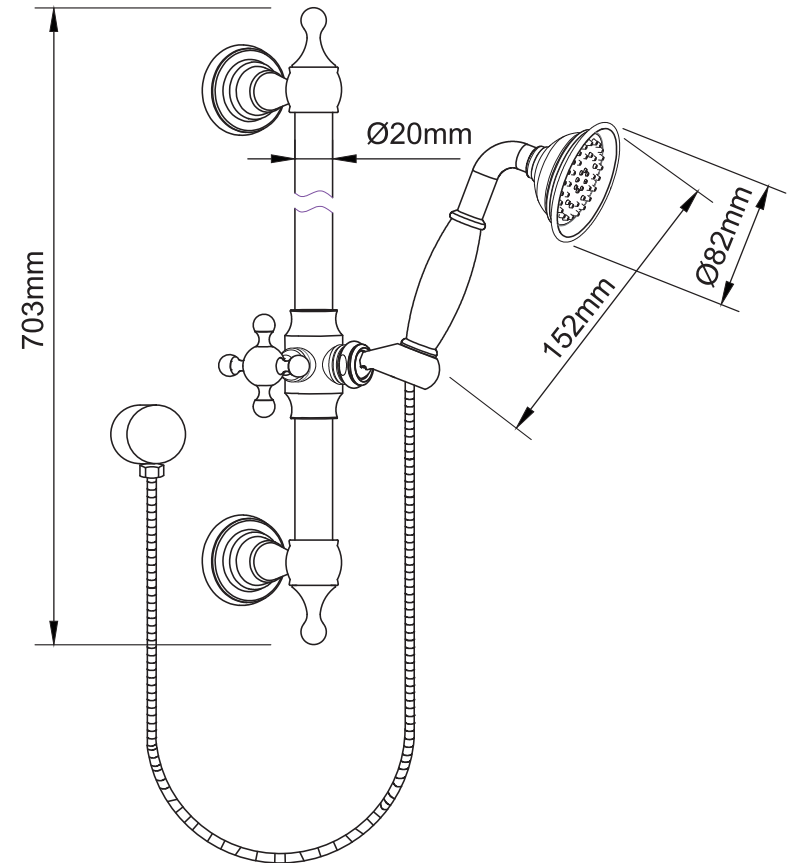

## MAESTRO

**MATTE BLACK**  
SINGLE FUNCTION  
HAND SHOWER ON RAIL

**Matte black brass rail**

**Brass shower head**

**Adjustable slider**

Item Number: 0137886  
MON0807

AS/NZS 3662 WM21832  
ApprovalMark

WATER RATING  
www.waterrating.gov.au

# 10 YEAR WARRANTY\*

\* refer to [www.mondella.com.au](http://www.mondella.com.au) for full warranty details

MON0807-FLV1  
03/08/20

All dimensions in millimetres (mm) and subject to manufacturing tolerances.