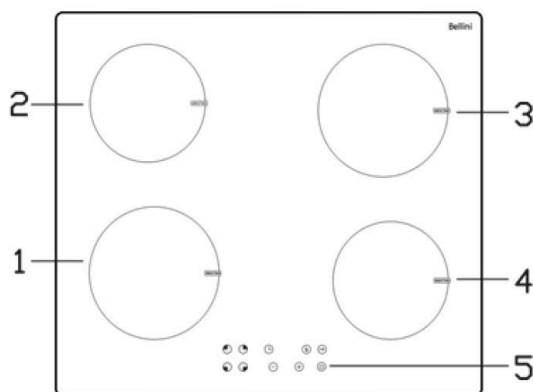

Bellini

Model Number: BIA64CG
Model Name: 60cm Induction Cooktop

Features:

- Touch Sensor Control Mode
- 9 Stage Power Settings
- Child Lock
- Residual Heat Display

Product Size: 590 x 520 x 60mm

Cut Out Size: 560 x 490mm

Weight: 11.5kg

Product Description: The Bellini 60cm Induction Cooktop containing 4 heating zones, 9 stage power settings and sensor touch controls will be hard to go past. Its sleek lines and well appointed functional features will make your kitchen stand out from the crowd.

Zone1.max. 1800W/2100 W
Zone2.max. 1200W/1500 W
Zone3.max. 1800W/2100 W
Zone4.max. 1200W/1500 W
Rated Input Power :6000W
5. Control panel