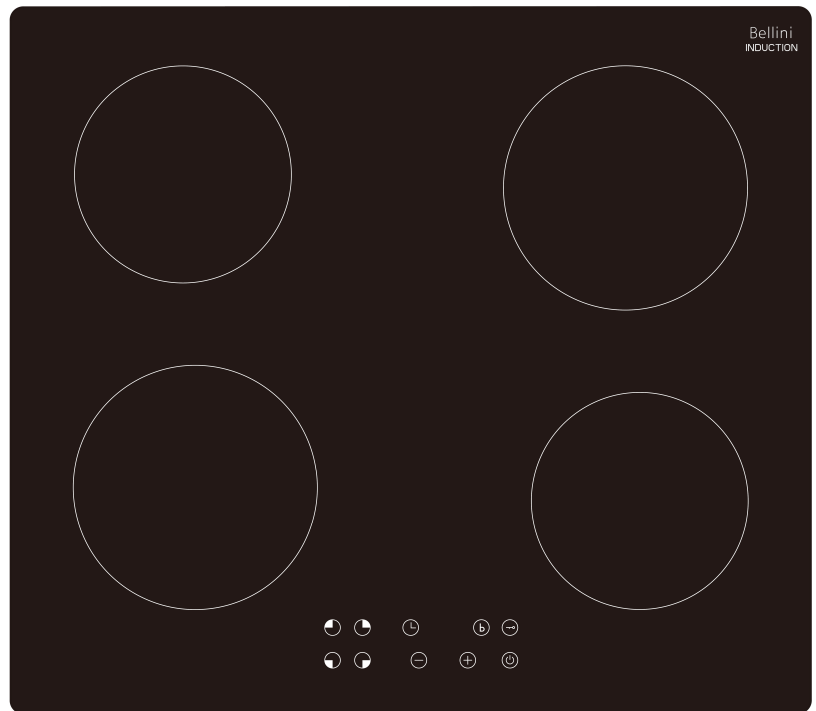

Bellini

Model Number: BIA64CG
Model Name: 60cm Induction Cooktop

Features:

- Touch Sensor Control Mode
- 9 Stage Power Settings
- Child Lock
- Residual Heat Display

Product Size: 590 x 520 x 60mm

Cut Out Size: 560 x 490mm

Weight: 11.5kg

Product Description: The Bellini 60cm Induction Cooktop containing 4 heating zones, 9 stage power settings and sensor touch controls will be hard to go past. Its sleek lines and well appointed functional features will make your kitchen stand out from the crowd.