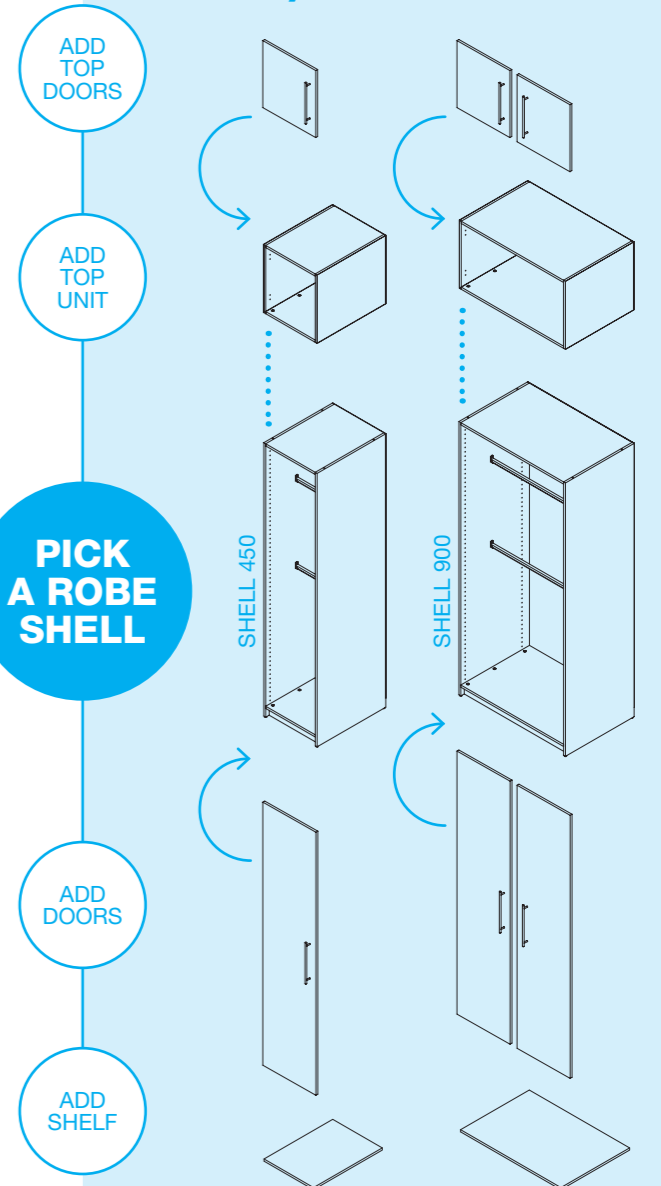

## Select your accessories

**STEP 3**

Do you want drawers or shelves?

# Wardrobe Range

## Xtenda Range

600mm deep

450mm

900mm

\* Available via Special Orders

450mm

900mm

## Each Robe Shell includes:

- x2 Chrome Hang Rails
- 256mm Brushed Stainless Steel Large Handles
- Doors + Shelves Sold Separately

Entire  
Xtenda  
Range  
Stacked