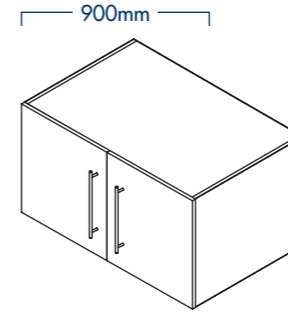

# Wardrobe Range

## Xtenda Range

600mm deep

450mm

900mm

\* Available via Special Orders

450mm

900mm