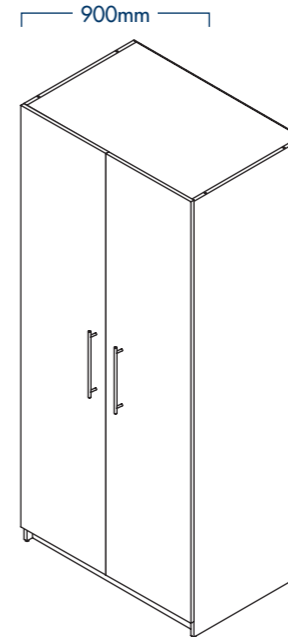

# Wardrobe Range

## Xtenda Range

600mm deep

450mm

900mm

\* Available via Special Orders

450mm

900mm

## Each Robe Shell includes:

- x2 Chrome Hang Rails
- 256mm Brushed Stainless Steel Large Handles
- Doors + Shelves Sold Separately

Entire  
Xtenda  
Range  
Stacked