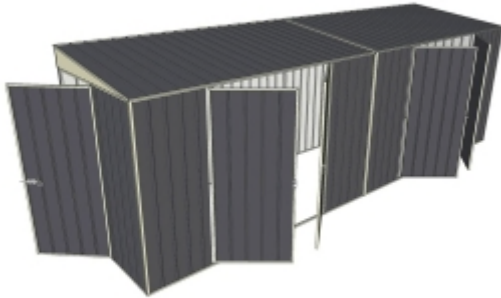

## Buildashed Specifications

Color	Colorbond Equivalent*	Bunnings I/N
Grey	Monument	0378958
Green	Pale Eucalypt	3317538
Cream	Paperbark	3317539
Zinc	Galvanized Steel	3317540

*Equivalent color names listed are Trademarks of Bluescope Steel Limited and are only used for comparison. The use of color names indicates no more than color equivalency.*

Model	S15H160H22H26
Roof type	Skillion
Exterior dimension	1510mm x 5980mm
Interior dimension	1470mm x 5940mm
Height @ wall	1900mm
Height @ ridge	2100mm
Primary door type	Single Hinged
Primary door height	1845mm
Primary door opening	770mm
Secondary door type	Dual Double Hinged
Secondary door height	1845mm
Secondary door opening	1540 + 1540mm
Area	9.03sq mt
Slab size	1635mm x 6105mm x 100mm