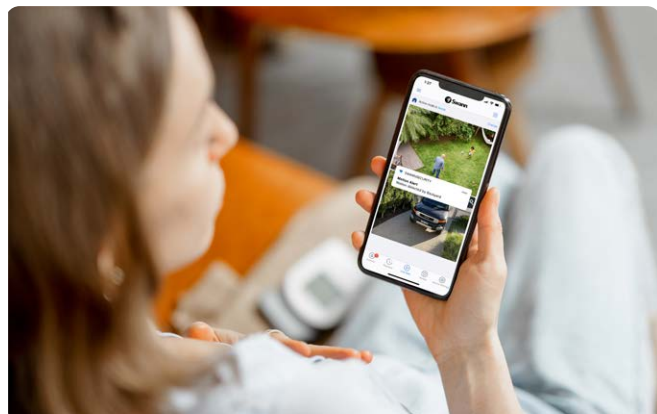

The Right Light
Adjust the 2600 lumen brightness & light direction.

Prevent Crime
Activity triggers floodlights & optional siren to deter crime.

Easy Recording
Save clips locally (32GB Micro SD Card included) & to the cloud (60 days via Secure+^).

4K Ultra HD
State-of-the-art video to see faces, license plates, close ups & more.

Talk & Listen
2-way audio to greet guests or warn intruders, plus a loud siren.

See Everything 24/7
Wide 115° viewing angle & up to 100ft/30m color night vision with the lights on.

True Detect™
Heat, motion & person sensing for reliable alerts.

Weatherproof
Designed to work in rain & snow, all year round.

Speak to See
Go hands-free with Hey Google or Alexa.

Spot & Prevent Crime

Safeguard Loved Ones

Catch Porch Pirates

Know What's Happening

Video

Video Quality 4K (8MP) / 3840 x 2160 pixels
 Viewing Angle 115° Ultra-Wide Angle
 PIR Thermal/Motion Sensor Yes, True Detect™
 PIR Sensor Range Up to 26ft / 8m