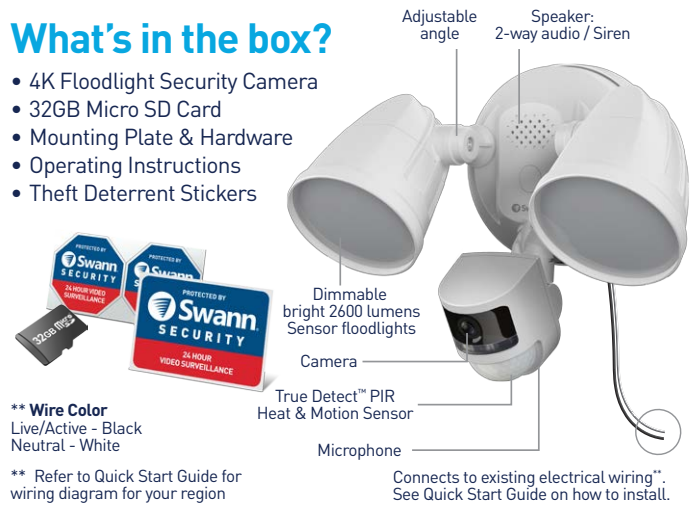

4K Floodlight Security Camera

Detect, prevent & protect 24/7.

4K ULTRA HD

- Video, Dimmable Lights & Siren
- Free Local & Cloud Storage
- 2-Way Talk & Listen
- Smartphone Control & Alerts

Powered Wi-Fi Connection
Connect to existing or new light/floodlight wiring & Wi-Fi.

The Right Light
Adjust the 2600 lumen brightness & light direction.

Prevent Crime
Activity triggers floodlights & optional siren to deter crime.

Easy Recording
Save clips locally (32GB Micro SD Card included) & to the cloud (60 days via Secure+^).

Night Vision

Infrared Night Vision 65ft / 20m (B&W)
 Floodlight Night Vision 100ft / 30m (Color)

General

Brightness 2600 lumens
 Color Temperature 5000K
 Video Storage Secure Cloud & MicroSD Card, 32GB card included
 Audio Microphone & Speaker, 2-Way Audio
 Siren Yes, up to 70dB
 Operating Temperature -4° F ~ 140° F / -20° C ~ 60° C
 Overall Dimensions (WDH) 6.5" x 5.75" x 7.56" / 165mm x 146mm x 192mm
 Weight 1.65lbs / 750g
 Indoor / Outdoor Indoor & Outdoor (weatherproof IP65 rated)
 Power Source Hard Wired. Connects to existing wiring
 Working Voltage AC 100~240V 50/60hz
 Power 33W
 Wi-Fi Frequency 2.4GHz (wireless range up to 65ft/20m*)
 App (iOS & Android) Swann Security

^ Fees apply to subscription plans. Depending on regional availability.
 * Depending on local conditions.

What's in the box?

- 4K Floodlight Security Camera
- 32GB Micro SD Card
- Mounting Plate & Hardware
- Operating Instructions
- Theft Deterrent Stickers