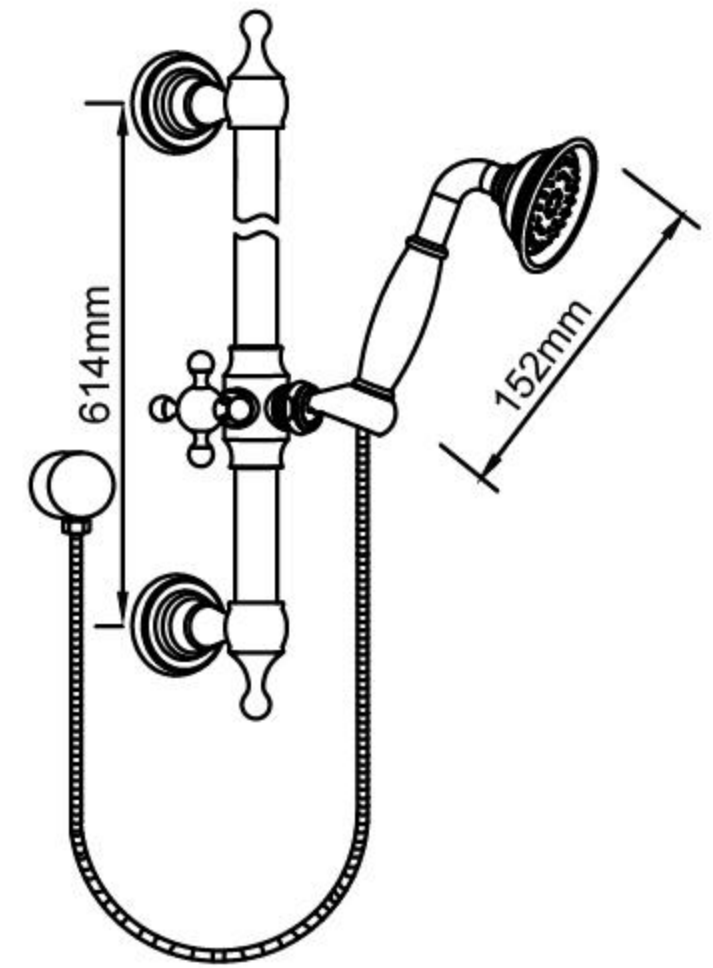

Mondella

MAESTRO
CLASSIC STYLE

Maestro SINGLE FUNCTION HAND SHOWER ON RAIL

- Single Function Hand Shower.
- Chrome Plated Brass Rail.
- Brass Shower Head with Chrome Finish.
- Adjustable Slider.
- Suitable For Unequal & Mains Pressure.
- Large Bore Hose.

Item Number
00313686

*refer to www.mondella.com.au for full warranty details