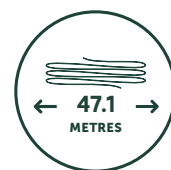

Fold Away 45

For the largest of wash loads

100% Australian made using Australian materials and labour

Pre-corded for easy DIY

Outer cord length is 2280mm

Refer to installation instructions for height guide.
Arms slope upwards to the outer line.

Ground Socket, Galvanised Pin and Cap included

Remove Rotary from ground socket occasionally to prevent debris build up

Folded dimensions: 200mm x 200mm x 2900mm

Carton dimensions: 2150mm x 250mm x 180mm

Assembled dimensions 3300mm x 3300mm x 2430mm (column length)

Fold Away 45

Colour	Fineline	APN	VPN
Classic Cream	4510575	9315384000357	FA45CC
Dune	0225253	9315384001996	FA45DUN
Woodland Grey	4510562	9315384000340	FA45WG
Monument	0225254	9315384001989	FA45MON
Cottage Green	0225255	9315384002009	FA45CGRN

Compatible Products

Accessories	See page
Ground Socket	31
PVC Cord 60m	31
Fold Away Retainer Clips 8 & 14 pk	31
Helical Handle Assembly (complete)	32
Fold Away Head Section Plastics Set	32

Line Space