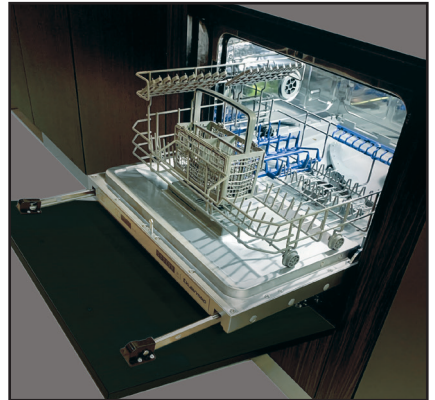

Aqua Stop

Whisper Quiet

6 place settings

Delayed start