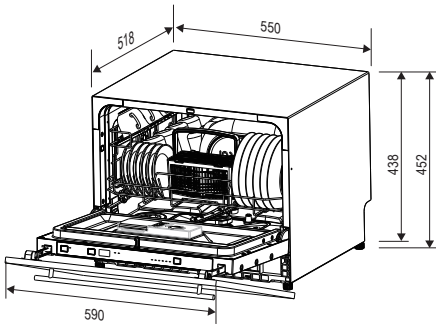

Fully Integrated 45cm Dishwasher

Model: DW4531

- 6 place settings
- Whisper quiet 51 dbA
- Aqua Stop, Antioverflow and Antiflood Protection
- 6 wash functions
- Up to 24 hour delayed start
- Illuminated rinse aid low level indicators
- Compatible with dishwasher tablets and powder
- Ideal for Caravans and Boats

Door panel not included and is for illustration purposes only.

These dimensions are provided as a general guide only and should not be used for designing or constructing cabinetry or for installation.

To obtain full installation instructions for this appliance go to kleenmaid.com.au and click on User Care Manuals, top right.

Aqua Stop

Whisper Quiet

6 place settings

Delayed start

I/N: 0453710

J13010_01