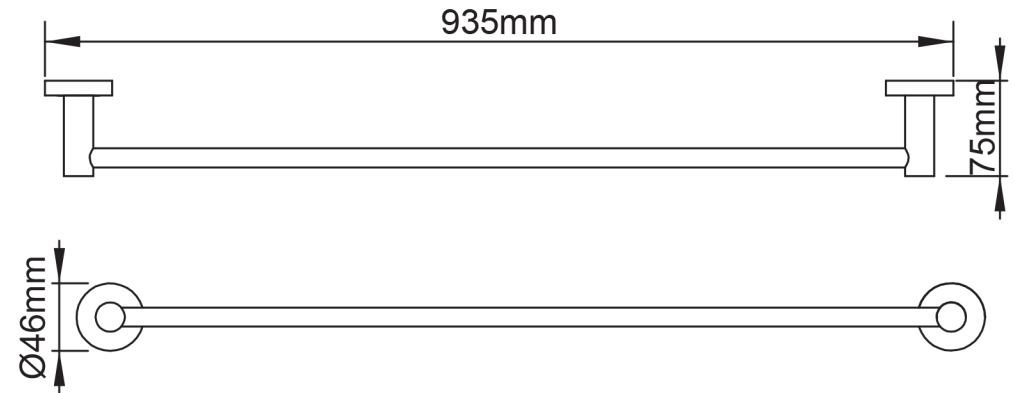

Mondella

RESONANCE
TIMELESS ALLURE

RESONANCE

MATTE BLACK
935MM TOWEL RAIL

935mm W x 46mm H x 75mm D

Metal construction

Item Number: 0115756
MON0652

10
YEAR
WARRANTY*

0115756-FLV1
20/06/19

* refer to www.mondella.com.au for full warranty details

All dimensions in millimetres (mm) and subject to manufacturing tolerances.