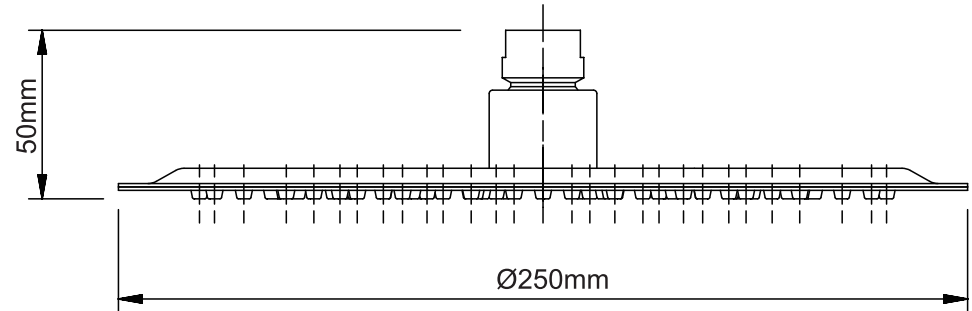

Mondella

RESONANCE
TIMELESS ALLURE

RESONANCE

STAINLESS STEEL
250MM RAIN
SHOWER HEAD

Slim design shower head

304 grade stainless steel

Suits all standard shower arms

250mm diameter

MON0821-FLV1
03/08/20

* refer to www.mondella.com.au for full warranty details

All dimensions in millimetres (mm) and subject to manufacturing tolerances.