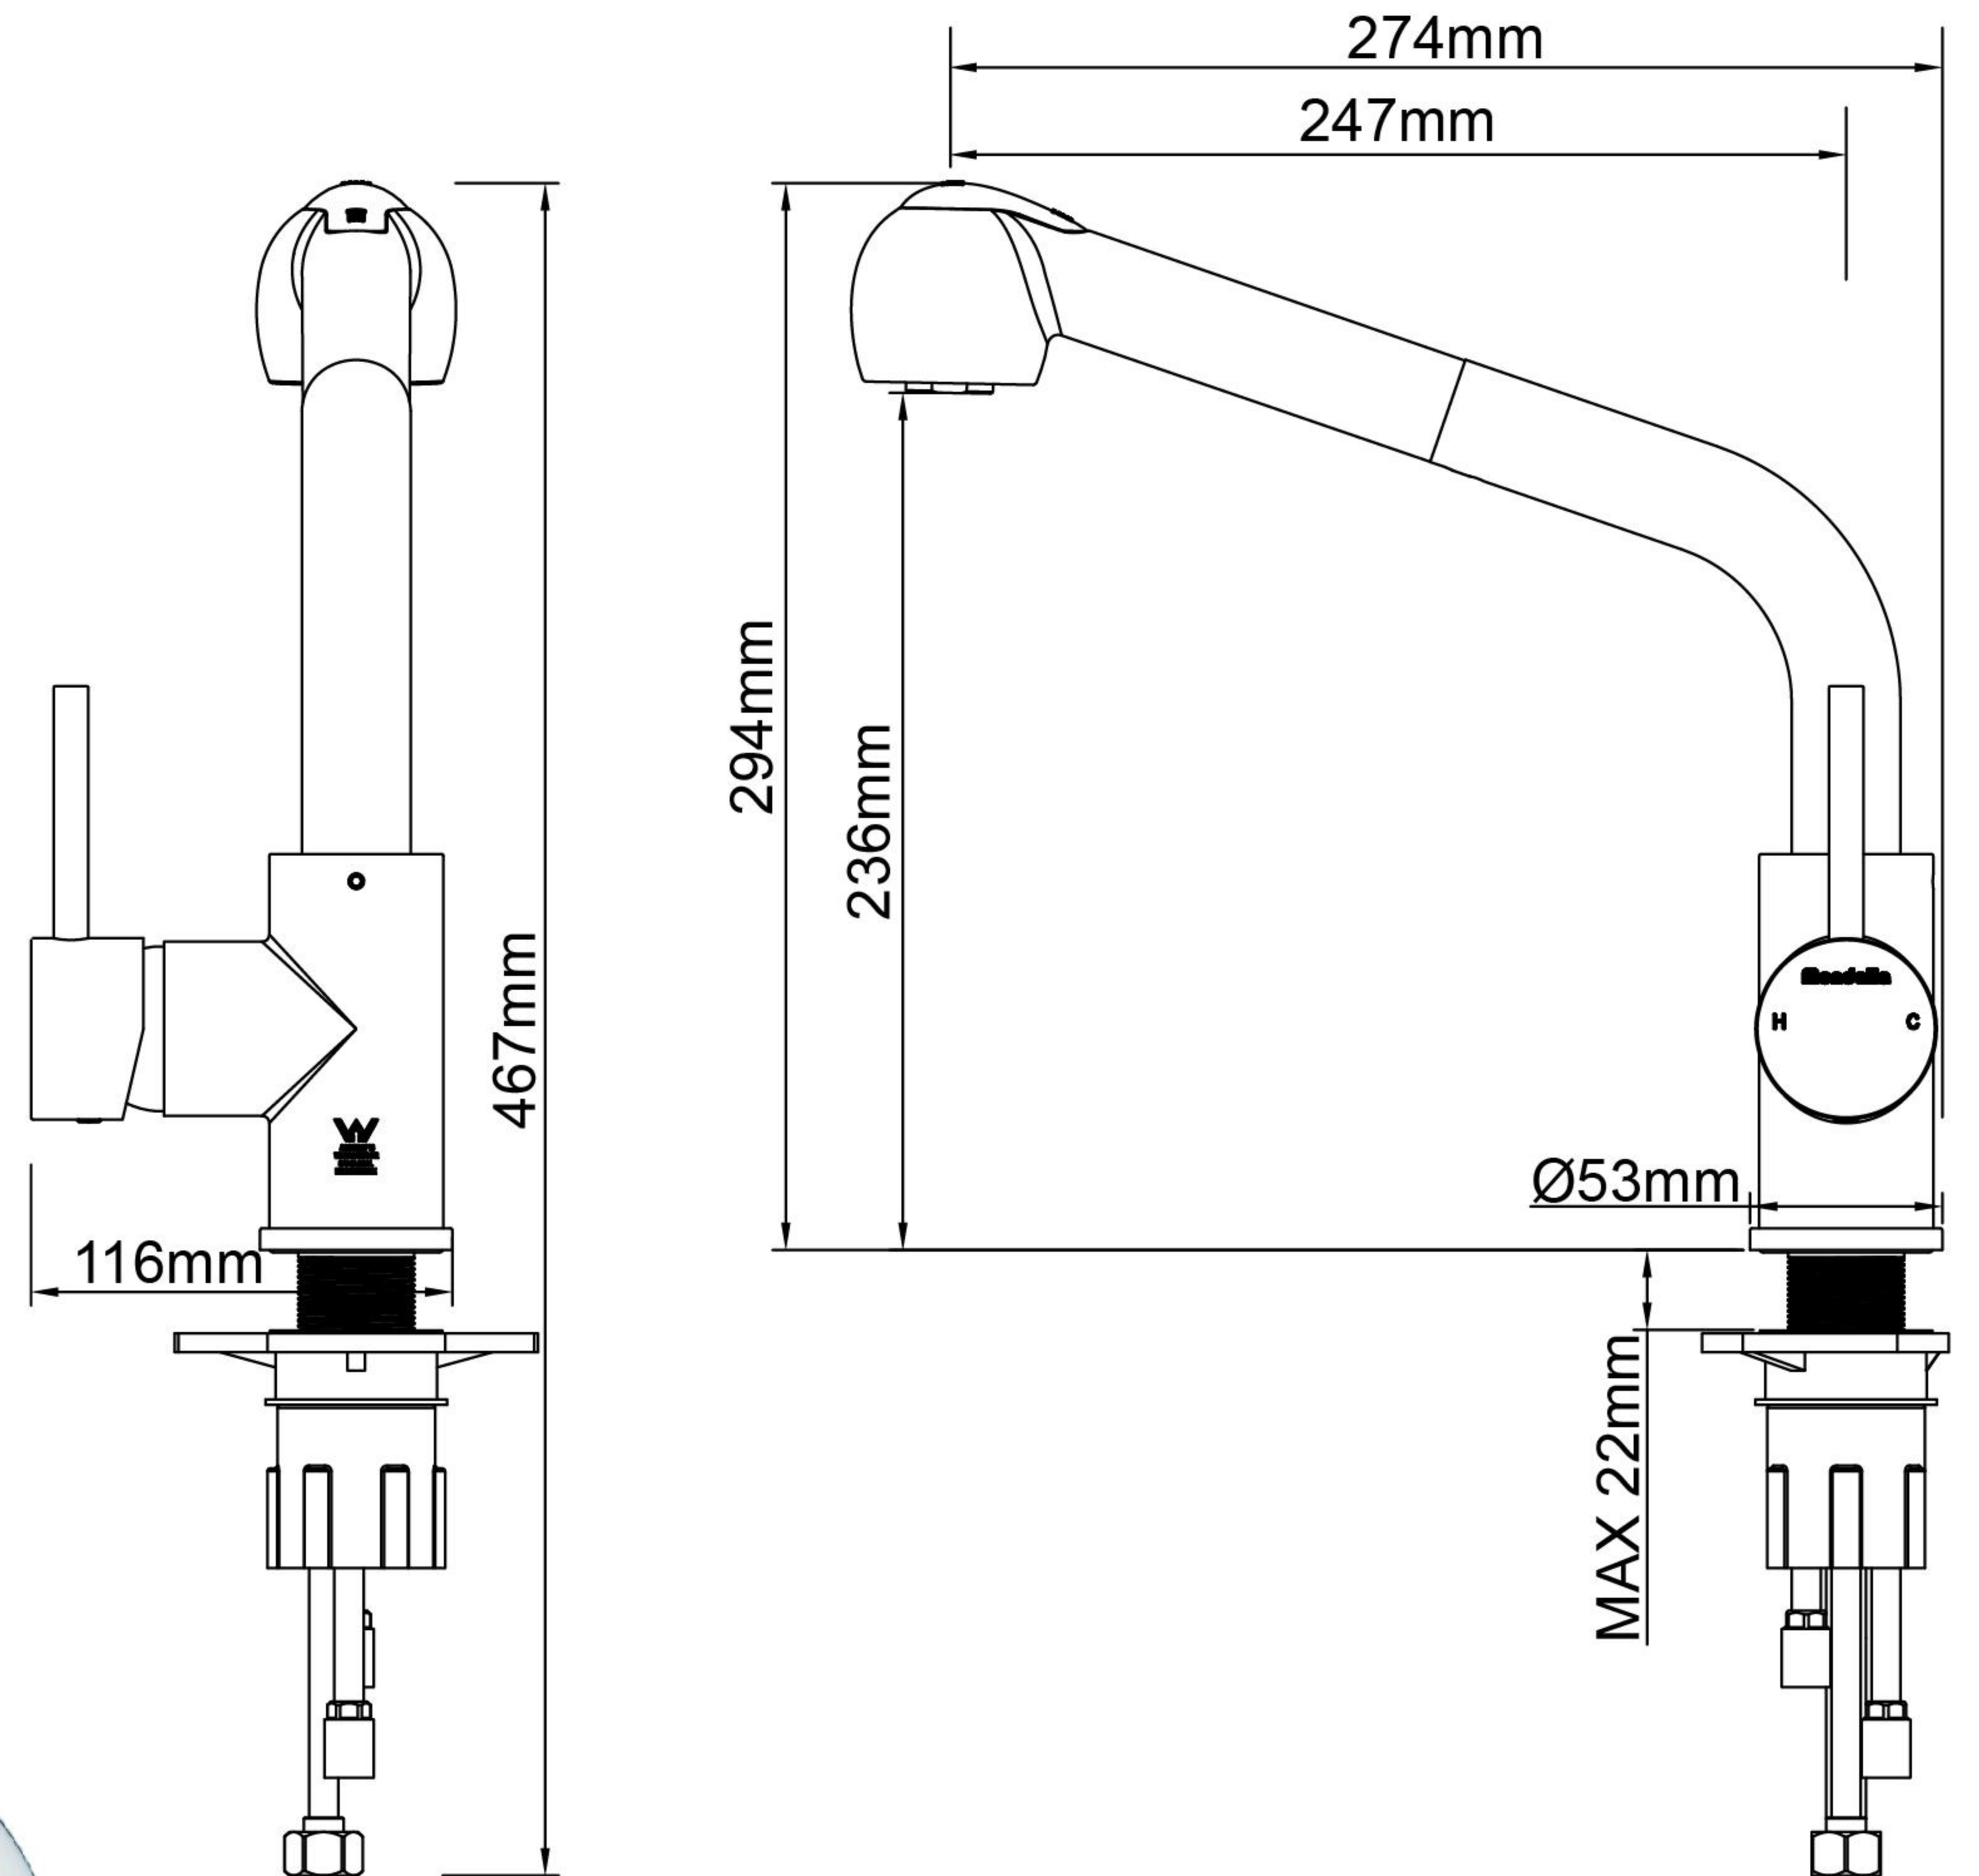

Mondella

CADENZA
CURVY CHIC

Cadenza ANGLED VEGE SPRAY SINK MIXER

- Contemporary Designed Style Product.
- Chrome Plated Finish.
- Manufactured to New Zealand Standards AS/NZS3718, WMKA21979 DR SAI Global.
- Fitted with Approved Water Saving Devices. WELS Lic no.1101.
- Mains Pressure Only.

Item Number
05003165

AS/NZS3718
WMKA21979 DR
SAI GLOBAL

10
YEAR
WARRANTY

•refer to www.mondella.com.au for full warranty details