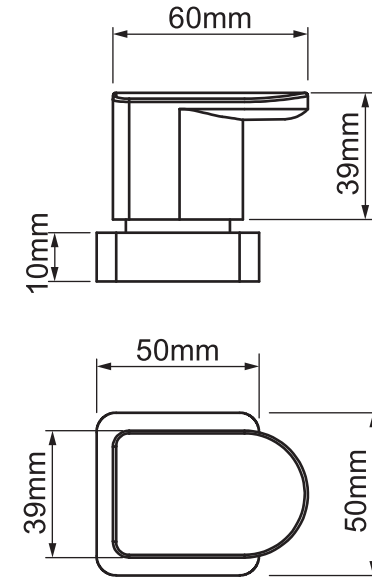

Item Number: 0134848
MON0785

AS/NZS3718
WM70050 DR
ApprovalMark

10 YEAR WARRANTY*

* refer to www.mondella.com.au for full warranty details

MON0785-FLV1
20/04/20

All dimensions in millimetres (mm) and subject to manufacturing tolerances.