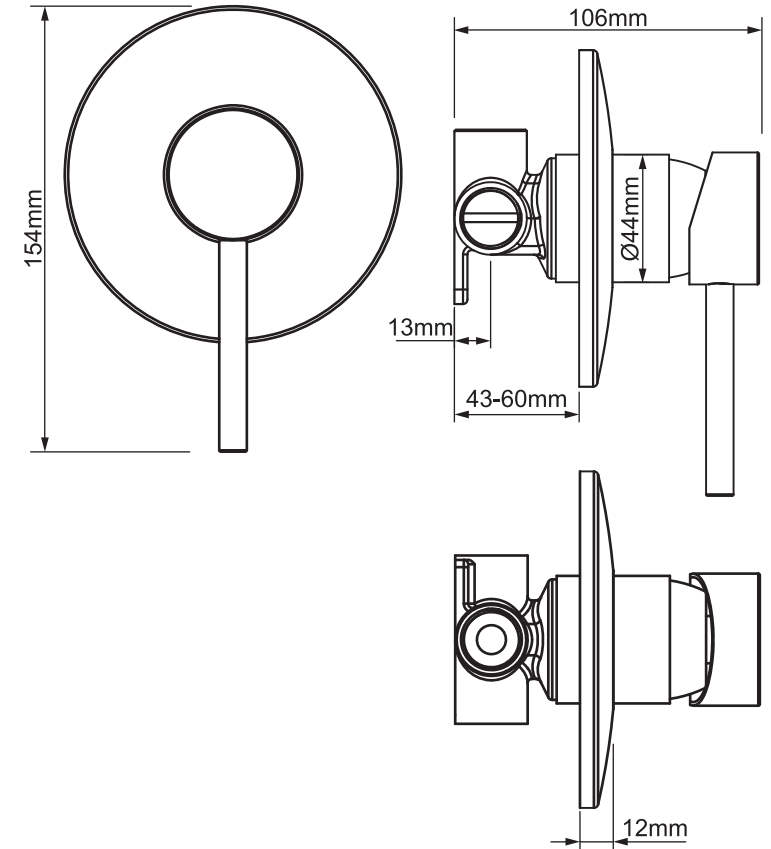

Mondella

RESONANCE
TIMELESS ALLURE

RESONANCE STAINLESS STEEL SHOWER MIXER

35mm cartridge
115mm backing plate
Timeless designed style product
Manufactured to Australian
standards AS/NZS3718,
WMKA21979 DR ApprovalMark

Item Number: 0261501
MON0823

AS/NZS3718
WMKA21979 DR
ApprovalMark

10 YEAR WARRANTY*

MON0823-FLV1
26/02/21

* refer to www.mondella.com.au for full warranty details

All dimensions in millimetres (mm) and subject to manufacturing tolerances.