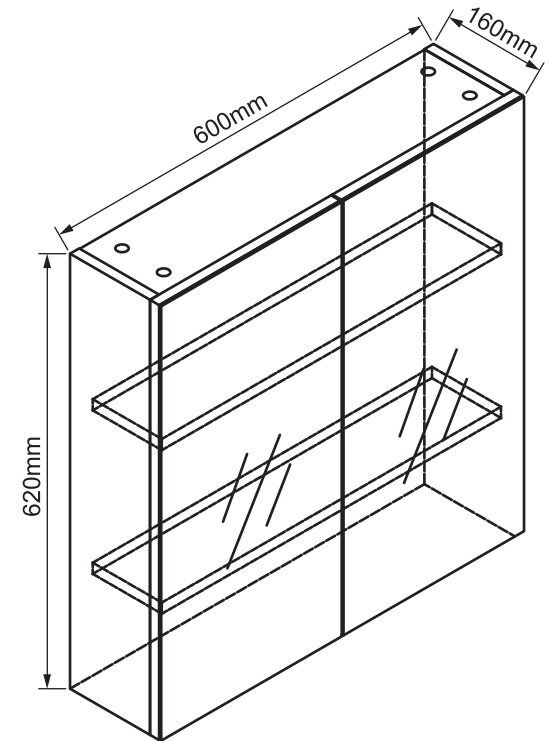

Mondella

ROCOCO
SQUARE FLAIR

ROCOCO

GLOSS WHITE

600MM SHAVING
CABINET

600mm W x 620mm H
x 160mm D

MDF construction

Mirrored soft close doors

Internal adjustable shelves

Includes wall fixing kit

Item Number: 4844413
MON1503

10
YEAR
WARRANTY*

MON1503-FLV1
29/07/22

* refer to www.mondella.com.au for full warranty details

All dimensions in millimetres (mm) and subject to manufacturing tolerances.