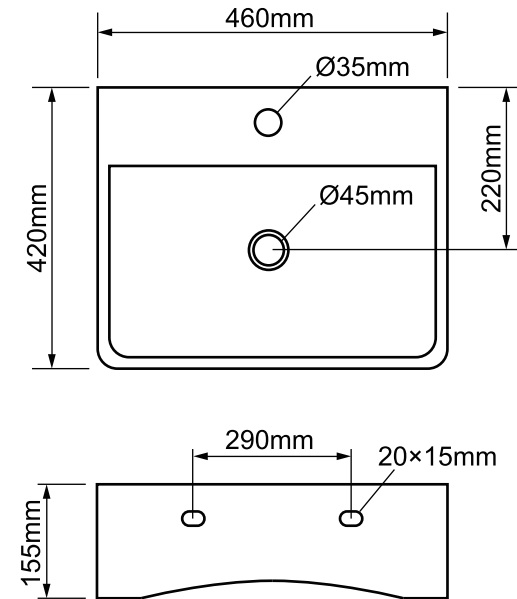

# Mondella

CONCERTO  
SLEEK EDGE

CONCERTO

**GLOSS WHITE**

WALL HUNG OR ABOVE  
COUNTER BASIN

**460mm W x 420mm D x 155mm H**

Rectangular vitreous china basin  
with overflow

1 tap hole

Suits 32mm waste (not included)

Item Number: 0351131  
MON1216

**10**  
**YEAR**  
**WARRANTY\***

MON1216-FLV1  
01/07/22

\* refer to [www.mondella.com.au](http://www.mondella.com.au) for full warranty details

All dimensions in millimetres (mm) and subject to manufacturing tolerances.