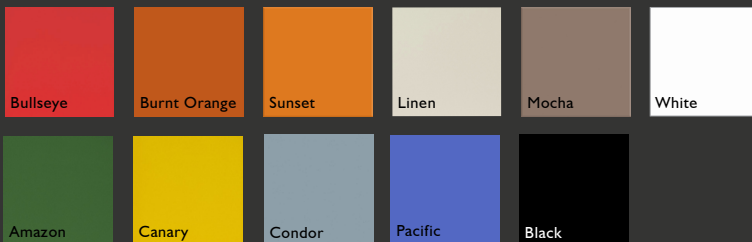

# SPECTRUM

CERAMIC WALL TILE

## Colour

## Range Information

<b>Range</b>	Spectrum
<b>Collection</b>	Feature
<b>Style</b>	Contemporary   Modern
<b>Finish</b>	Gloss
<b>Format</b>	97x97mm
<b>Edge</b>	Pressed

Spectrum is renowned for its all-encompassing brilliance, bringing out the colourful personality of glazed ceramic tiles. Our range reflects a contemporary realism with its 29 set of colours to select from, enabling vibrant spaces and a dazzling design that will breathe life into domestic and commercial settings.

## Codes

Colours	Gloss		Edge Detail
	97x97 x6.5mm	97x97 x7mm	
White	-	0531743	Pressed
Black	-	0531745	Pressed
Mocha	-	0677792	Pressed
Burnt Orange	-	0637279	Pressed
Ice Blue	-	0671191	Pressed
Condor	-	0671190	Pressed
Amazon	-	0671193	Pressed
Pacific	-	0637282	Pressed
Linen	0372574		Pressed
Bullseye	-	0637281	Pressed
Canary	-	0637278	Pressed