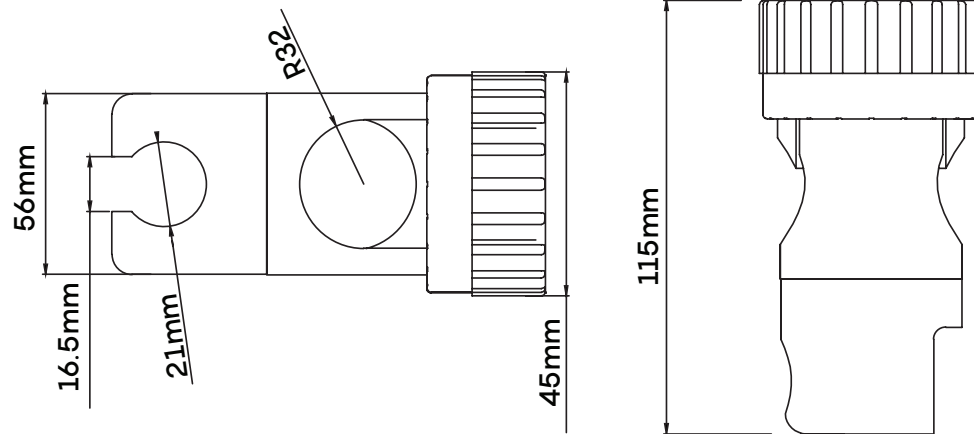

evekare™

Grab Rail Shower Slider

Chrome and grey finish

Item Number: EVK-0485-MCE

- Suitable for assisted living and aged care
- Converts a grab rail into a hand shower
- Suits 32 mm diameter grab rails
- ABS construction

1
year
warranty

Dimensions in millimeters (mm) and subject to manufacturing tolerances