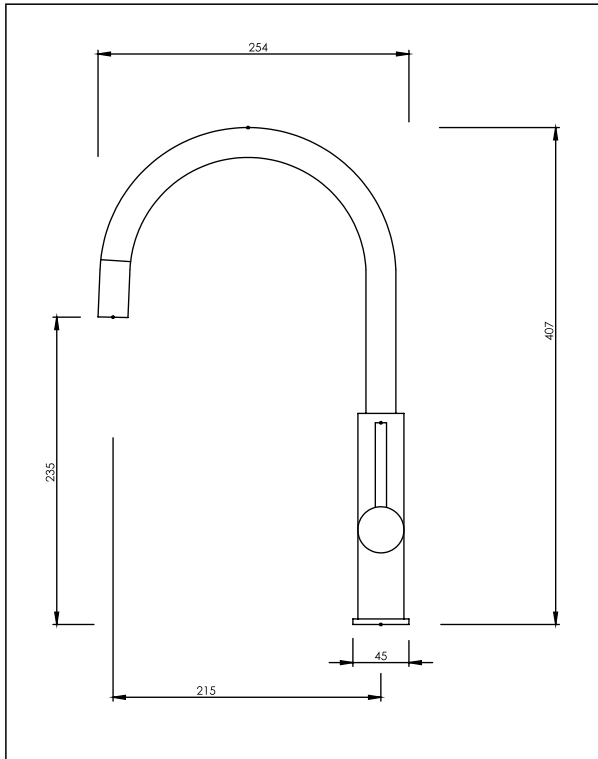

Metalique

Gooseneck Sink Mixer

aquatica

Code: MT SM GNECK CH

SKU: 207865

Finish: Chrome / Black / Bronze / Oatmeal / Copper / Brushed Nickel

Spout: Cast, Swivel 360°

Water Outlet: Cache perlator HC PCA fitted

Stainless Steel Inlet Hoses:

Size: M10 x 1/2" BSP

Installation Hole Diameter: Minimum: 33mm

Maximum: 36mm

Maximum bench thickness: 26mm

Mounting Hardware: 32mm brass tube and backnut 35mm A/F

Dress ring supplied with O-ring seal

Cartridge: Sedal 25mm flat base

Flow rate: 8 l/min PCA Fitted for regulated flow \pm 10% with mains pressure system

Max. hot @35kPa = 2.5 l/min

KIWI OWNED COMPANY

NZ • DESIGNED
• ASSEMBLED
• TESTED

Aquatica NZ Limited