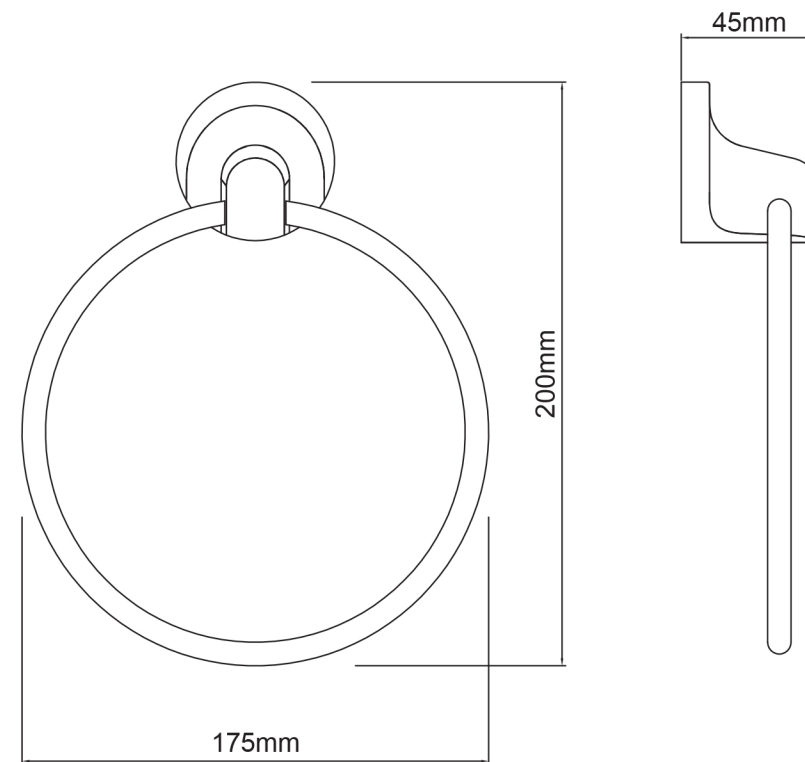

Mondella

PRELUDE

PRELUDE

CHROME
TOWEL RING

175mm W x 190mm H x 45mm D

Metal construction

Item Number: 0125146
MON0684

10
YEAR
WARRANTY*

MON0684-FLV1
23/09/19

* refer to www.mondella.com.au for full warranty details

All dimensions in millimetres (mm) and subject to manufacturing tolerances.