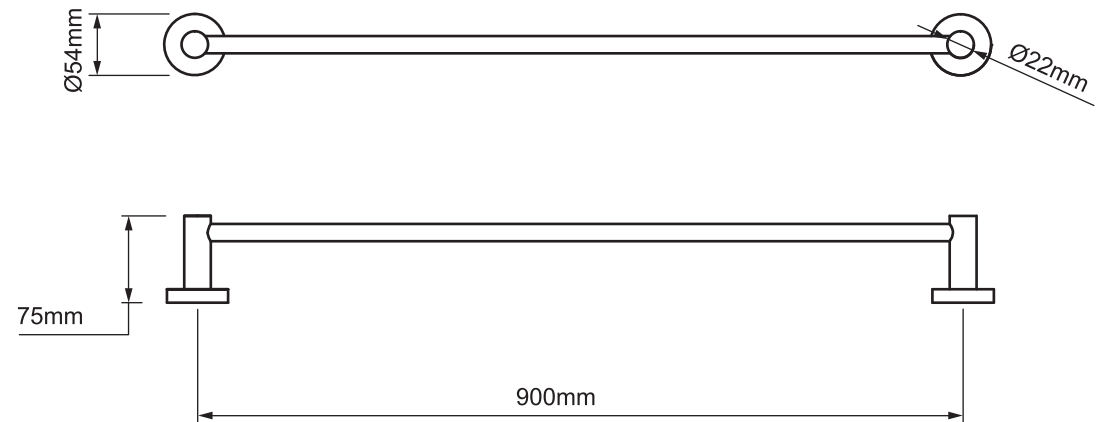

## RESONANCE

**STAINLESS STEEL**  
900MM TOWEL RAIL

900mm W x 54mm H x 75mm D

Grade 304 stainless steel construction

Brushed finish

Item Number: 0166782  
MON0873

# 10 YEAR WARRANTY\*

MON0873-FLV1  
21/01/21

\* refer to [www.mondella.com.au](http://www.mondella.com.au) for full warranty details

All dimensions in millimetres (mm) and subject to manufacturing tolerances.