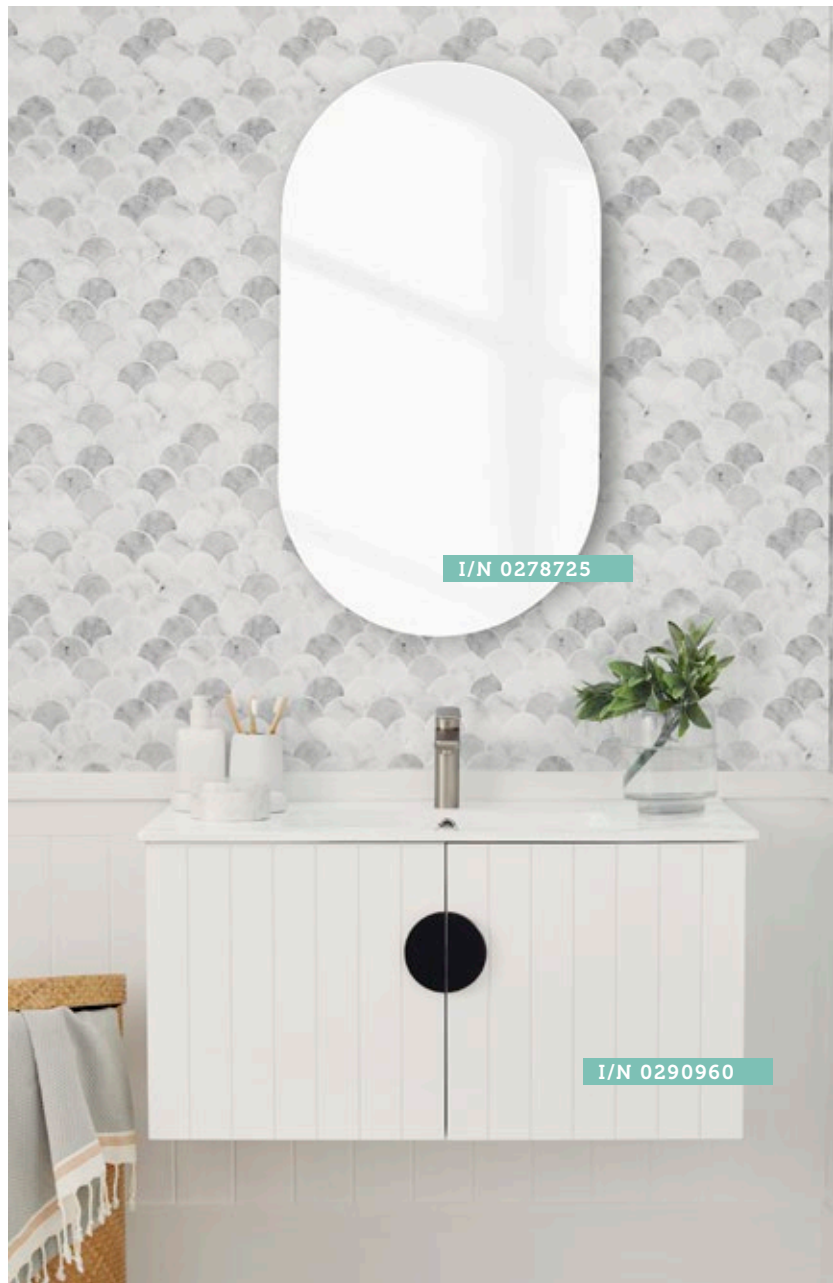

Capsule Mirror Cabinet 900 x 500mm

Soft-close door

2 adjustable glass shelves

W 500 x D 165 x H 900mm

I/N 0278725 (White)

Cabinet finish

White Gloss polyurethane

Interior finish

White moisture-resistant (MR) MDF

Features

4mm mirror

Soft-close door

2 adjustable glass shelves

Notes

Wall mount only to timber stud or masonry

Can be wall mounted with hinges at left or right side

Designed for surface mounting only; *cabinet section cannot be fitted into a wall niche*

White Gloss Finish

Warranty:

CIBO Mirrors/Mirrored Cabinets are covered by a three (3) year replacement product warranty and a one (1) year warranty on labour and spare parts.