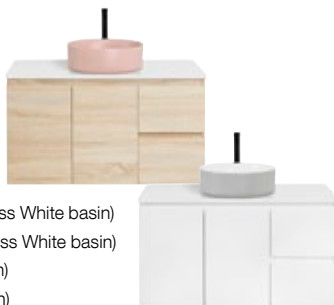

I/N 0280708 (White finish, Matte Pale Pink basin)

I/N 0280705 (Coast finish, Matte Pale Pink basin)

Drawer dividers in White (MR) MDF or Coast Veneer to match exterior finish in top drawer of 750, 900, 1200, 1500mm