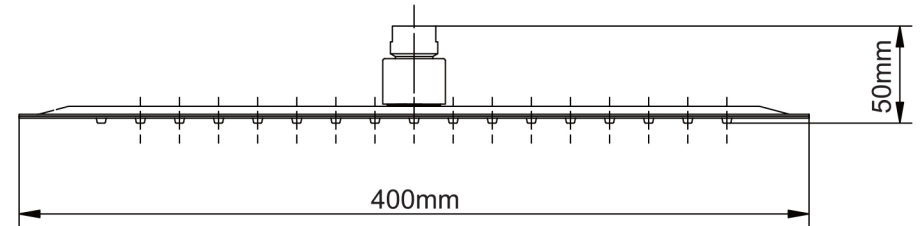

Mondella

ROCOCO
SQUARE FLAIR

ROCOCO

STAINLESS STEEL
400MM RAIN
SHOWER HEAD

Slim design shower head

Highly polished 304 grade stainless steel

Suits all standard shower arms

400mm L x 400mm W

* refer to www.mondella.com.au for full warranty details

5003341-FLV1
28/06/19

All dimensions in millimetres (mm) and subject to manufacturing tolerances.