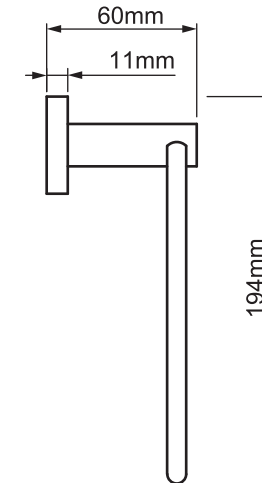

## RESONANCE

**STAINLESS STEEL**  
TOWEL RING

170mm W x 194mm H x 60mm D

Grade 304 stainless steel construction

Brushed finish

Item Number: 0166785  
MON0877

**10**  
**YEAR**  
**WARRANTY\***

MON0877-FLV1  
21/01/21

\* refer to [www.mondella.com.au](http://www.mondella.com.au) for full warranty details

All dimensions in millimetres (mm) and subject to manufacturing tolerances.