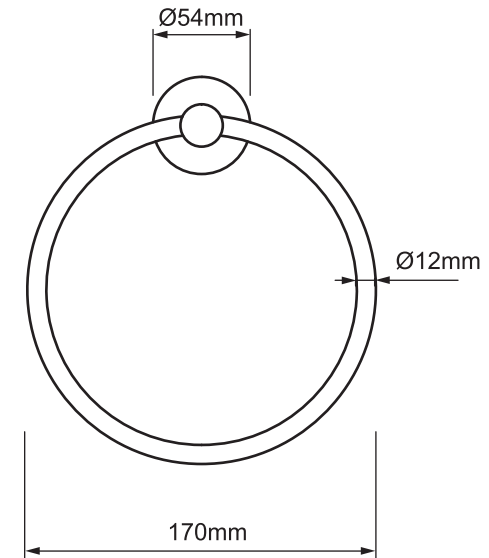

## RESONANCE

**STAINLESS STEEL**  
TOWEL RING

170mm W x 194mm H x 60mm D

Grade 304 stainless steel construction

Brushed finish

Item Number: 0166785  
MON0877

**10**  
**YEAR**  
**WARRANTY\***

MON0877-FLV1  
21/01/21

\* refer to [www.mondella.com.au](http://www.mondella.com.au) for full warranty details

All dimensions in millimetres (mm) and subject to manufacturing tolerances.