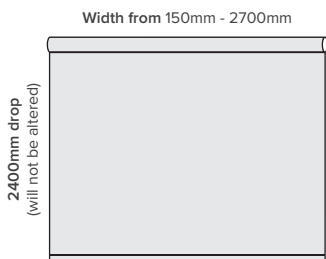

PILLAR

free cut to size

ROLLER BLINDS

Order Instructions

Standard Colours

- Dulux® Natural White™
- Dulux® Hog Bristle® Quarter
- Dulux® Tranquil Retreat
- Colorbond® Woodland Grey®

Textured Colours

- Dulux® Vivid White™
- Dulux® Tranquil Retreat
- Dulux® Domino

Size Selection

Use the tables on the reverse side to determine the best size blind to be cut down in width