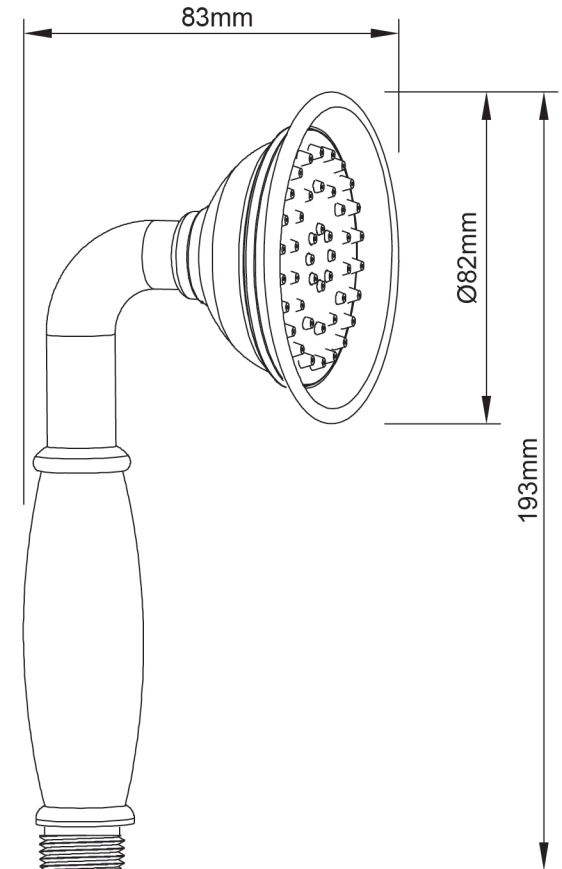

## MAESTRO SINGLE FUNCTION HAND PIECE

- Single Function Hand Shower.
- White and Black Finish.

Item Number: 5004256

**WaterMark**  
AS/NZS 3682 Lic WMKT21832  
ApprovalMark

**WATER RATING**  
www.waterrating.gov.au

# 10 YEAR WARRANTY\*

5004256-FLV1  
02/02/18

\* refer to [www.mondella.com.au](http://www.mondella.com.au) for full warranty details

All dimensions in millimetres (mm) and subject to manufacturing tolerances.